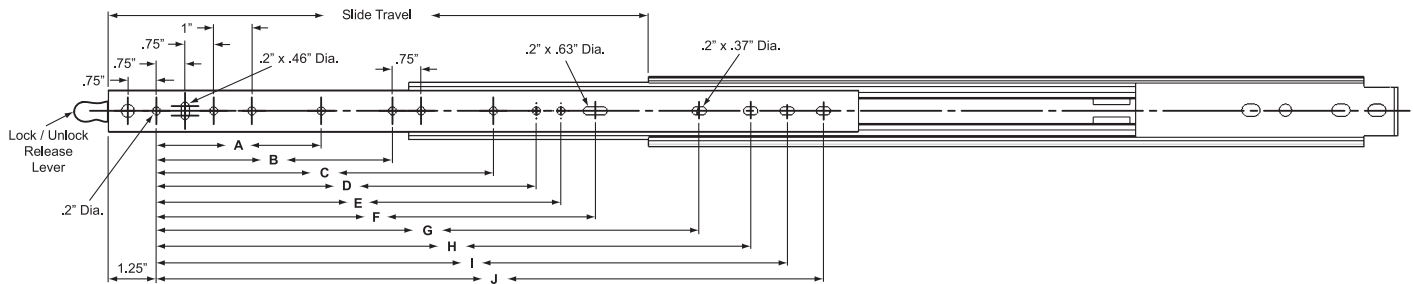

HEAVY DUTY DRAWER SLIDES

I-3400 Series Heavy Duty Full Extension Ball Bearing Drawer Slide

Features: non handed lock-in / lock-out lever mounted on one slide component allowing left or right application and direct mounting hole access. Load rated up to 500 lbs for moderate use, 400 lbs for frequent use and 300 lbs for vehicular applications at 18" length. Clear zinc finish. Available in lengths from 8" through 42" in 2" increments plus 48", 54" and 60". Sold per pair. ****Minimum Quantity Orders With Extended Lead Times May Apply On Certain Sizes****

Product #	Slide Length	Slide Travel	"A"	"B"	"C"	"D"	"E"	"F"	"G"	"H"	"I"	"J"	"K"	"L"	"M"	"N"	"O"	"R"	"Q"
H61340008ZN	8"	8"	---	---	---	---	---	---	4.06"	5.06"	5.81"	6.56"	6.5"	7.62"	8.75"	9.5"	---	---	---
H61340010ZN	10"	10"	---	---	---	---	---	---	4.06"	5.06"	5.81"	6.56"	6.5"	7.62"	8.75"	9.5"	---	---	---
H61340012ZN	12"	12"	---	---	---	---	---	---	6.06"	7.06"	7.81"	8.56"	8.5"	9.62"	10.75"	11.5"	---	---	---
H61340014ZN	14"	14"	---	---	---	---	---	---	8.06"	9.06"	9.81"	10.56"	10.5"	11.62"	12.75"	13.5"	---	---	---
H61340016ZN	16"	16"	5"	---	---	---	---	---	10.06"	11.06"	11.81"	12.56"	12.5"	13.62"	14.75"	15.5"	---	---	---
H61340018ZN	18"	18"	5"	---	---	---	---	9.69"	12.06"	13.06"	13.81"	14.56"	14.5"	15.62"	16.75"	17.5"	---	---	---
H61340020ZN	20"	20"	5"	7.5"	---	---	---	11.69"	14.06"	15.06"	15.81"	16.56"	16.5"	17.62"	18.75"	19.5"	---	---	---
H61340022ZN	22"	22"	5"	7.5"	---	---	---	13.69"	16.06"	17.06"	17.81"	18.56"	18.5"	19.62"	20.75"	21.5"	---	---	---
H61340024ZN	24"	24"	5"	7.5"	---	---	---	15.69"	18.06"	19.06"	19.81"	20.56"	20.5"	21.62"	22.75"	23.5"	---	---	---
H61340026ZN	26"	26"	5"	7.5"	---	---	---	17.69"	20.06"	21.06"	21.81"	22.56"	22.5"	23.62"	24.75"	25.5"	---	---	---
H61340028ZN	28"	28"	5"	7.5"	---	---	---	19.69"	22.06"	23.06"	23.81"	24.56"	24.5"	25.62"	26.75"	27.5"	---	---	---
H61340030ZN	30"	30"	5"	7.5"	14.5"	---	---	21.69"	24.06"	25.06"	25.81"	26.56"	26.5"	27.62"	28.75"	29.5"	9.75"	---	20.25"
H61340032ZN	32"	32"	5"	7.5"	14.5"	---	---	23.7"	26.1"	27.1"	27.8"	28.6"	28.5"	29.6"	30.8"	31.5"	9.75"	16"	22.25"
H61340034ZN	34"	34"	5"	7.5"	14.5"	18.5"	---	25.7"	28.1"	29.1"	29.8"	30.6"	30.5"	31.6"	32.8"	33.5"	9.75"	17"	24.25"
H61340036ZN	36"	36"	5"	7.5"	14.5"	20.5"	---	27.7"	30.1"	31.1"	31.8"	32.6"	32.5"	33.6"	34.8"	35.5"	9.75"	18"	26.25"
H61340038ZN	38"	38"	5"	7.5"	14.5"	20.5"	---	29.7"	32.1"	33.1"	33.8"	34.6"	34.5"	35.6"	36.8"	37.5"	---	---	---
H61340040ZN	40"	40"	5"	7.5"	14.5"	20.5"	---	31.7"	34.1"	35.1"	35.8"	36.6"	36.5"	37.6"	38.8"	39.5"	9.75"	22"	30.25"
H61340042ZN	42"	42"	5"	7.5"	14.5"	20.5"	28.5"	33.7"	36.1"	37.1"	37.8"	38.6"	38.5"	39.6"	40.8"	41.5"	9.75"	22"	32.25"
H61340048ZN	48"	48"	5"	7.5"	14.5"	20.5"	32.44"	39.7"	42.1"	43.1"	43.8"	44.6"	44.5"	45.6"	46.8"	47.5"	9.75"	24"	38.25"
H61340054ZN	54"	54"	5"	7.5"	14.5"	20.5"	32.44"	45.7"	48.1"	49.1"	49.8"	50.6"	50.5"	51.6"	52.8"	53.5"	9.75"	24"	38.25"
H61340060ZN	60"	60"	5"	7.5"	14.5"	20.5"	32.44"	51.7"	54.1"	55.1"	55.8"	56.6"	56.5"	57.6"	58.8"	59.5"	9.75"	24"	38.25"