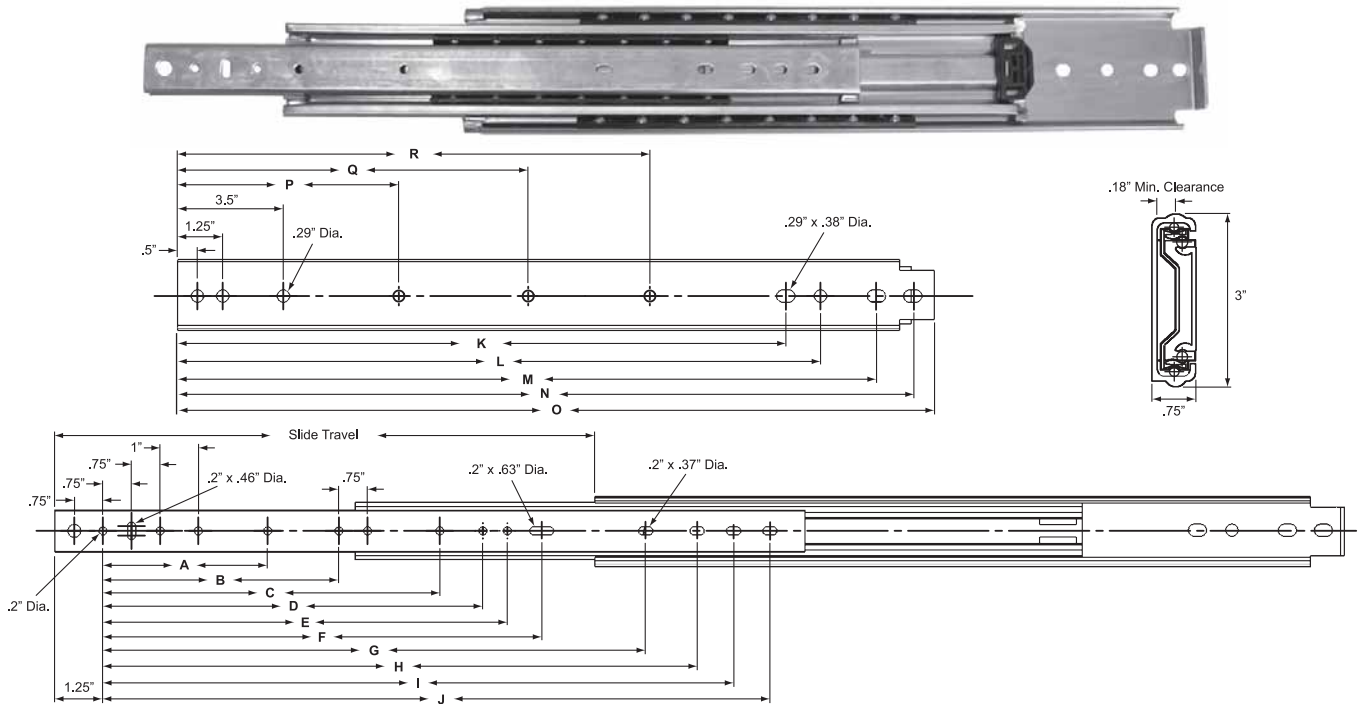

HEAVY DUTY DRAWER SLIDES

I-2250 Series Heavy Duty Over Extension Ball Bearing Drawer Slide

Features: available steel disconnect lever, available bracket disconnect and direct mounting hole access. Load rated to 250 lbs. Clear zinc finish. Stocked in lengths from 10" to 36" in 2" increments. Sold per pair. **** Minimum Quantity Orders With Extended Lead Times May Apply On Certain Sizes ****

HEAVY DUTY DRAWER SLIDES

I-3300 Series Heavy Duty Full Extension Ball Bearing Drawer Slide

Features: non disconnect and direct mounting hole access. Load rated up to 500 lbs for moderate use, 400 lbs for frequent use and 300 lbs for vehicular applications at 18" length. Clear zinc finish. Available in lengths from 8" through 42" in 2" increments plus 48", 54" and 60". Sold per pair. **** Minimum Quantity Orders With Extended Lead Times May Apply On Certain Sizes ****

HEAVY DUTY DRAWER SLIDES

I-3400 Series Heavy Duty Full Extension Ball Bearing Drawer Slide

Features: non handed lock-in / lock-out lever mounted on one slide component allowing left or right application and direct mounting hole access. Load rated up to 500 lbs for moderate use, 400 lbs for frequent use and 300 lbs for vehicular applications at 18" length. Clear zinc finish. Available in lengths from 8" through 42" in 2" increments plus 48", 54" and 60". Sold per pair. ****Minimum Quantity Orders With Extended Lead Times May Apply On Certain Sizes****