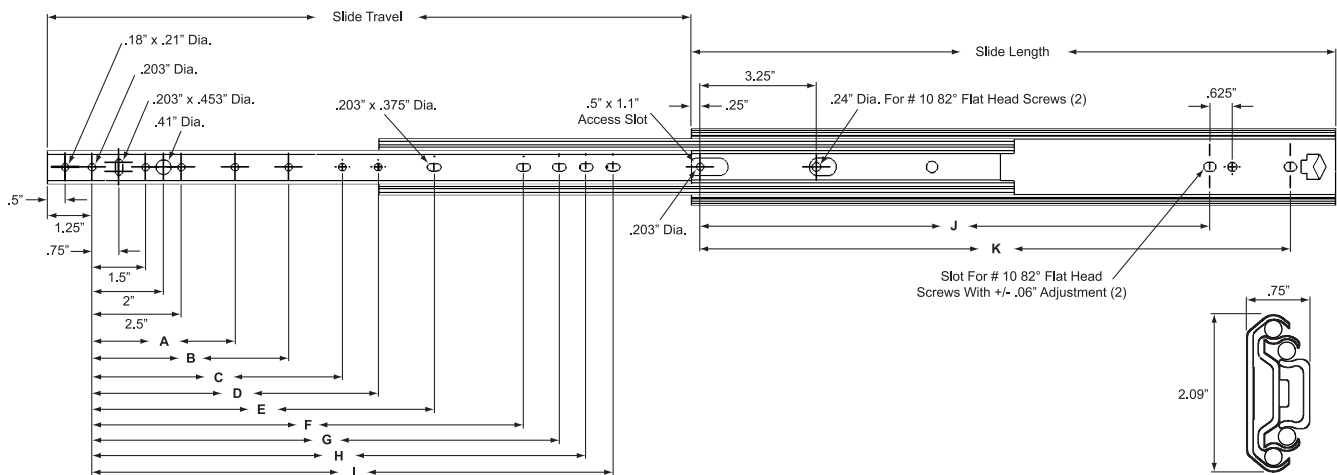

HEAVY DUTY DRAWER SLIDES

I-2250 Series Heavy Duty Over Extension Ball Bearing Drawer Slide

Features: available steel disconnect lever, available bracket disconnect and direct mounting hole access. Load rated to 250 lbs. Clear zinc finish. Stocked in lengths from 10" to 36" in 2" increments. Sold per pair. **** Minimum Quantity Orders With Extended Lead Times May Apply On Certain Sizes ****

HEAVY DUTY DRAWER SLIDES

I-3300 Series Heavy Duty Full Extension Ball Bearing Drawer Slide

Features: non disconnect and direct mounting hole access. Load rated up to 500 lbs for moderate use, 400 lbs for frequent use and 300 lbs for vehicular applications at 18" length. Clear zinc finish. Available in lengths from 8" through 42" in 2" increments plus 48", 54" and 60". Sold per pair. **** Minimum Quantity Orders With Extended Lead Times May Apply On Certain Sizes ****

HEAVY DUTY DRAWER SLIDES

I-3400 Series Heavy Duty Full Extension Ball Bearing Drawer Slide

Features: non handed lock-in / lock-out lever mounted on one slide component allowing left or right application and direct mounting hole access. Load rated up to 500 lbs for moderate use, 400 lbs for frequent use and 300 lbs for vehicular applications at 18" length. Clear zinc finish. Available in lengths from 8" through 42" in 2" increments plus 48", 54" and 60". Sold per pair. ****Minimum Quantity Orders With Extended Lead Times May Apply On Certain Sizes****