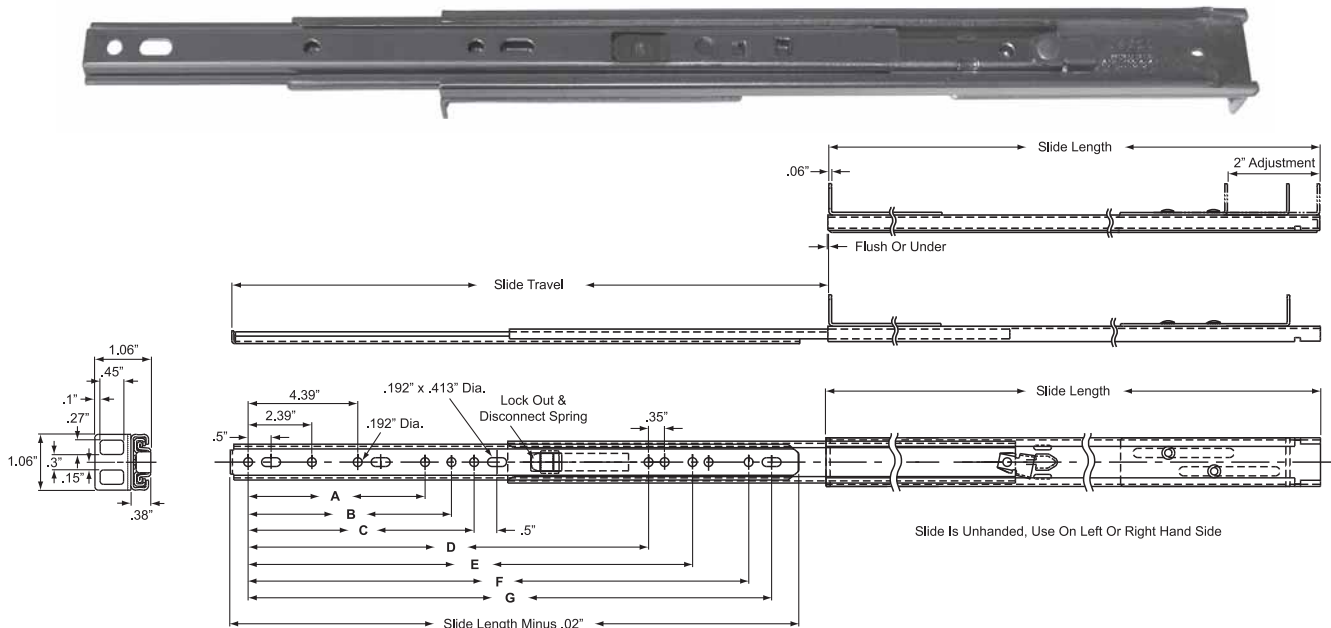

# LIGHT DUTY PREMIUM DRAWER SLIDES

**Accuride**® Premium Duty Slides

## 2807 Series Light Duty 3 Member Full Extension Steel Ball Bearing Drawer Slide

Features: 2" over travel, lock-out, latch disconnect and direct mounting hole access. Load rated to 100 lbs. Clear zinc finish. Stocked in lengths from 10" to 30" in 2" increments. Sold per pair. RoHS compliant. **\*\*Minimum Quantity Orders May Apply On Certain Sizes\*\***

Product #	Slide Length	Slide Travel	"A"	"B"	"C"	"D"	"E"	"F"	"G"	Load Rating
H61280710X	10"	12"	---	---	---	---	---	---	---	100 lbs
H61280712X	12"	14"	---	---	---	---	---	9.75"	---	100 lbs
H61280714X	14"	16"	---	---	---	---	---	9.75"	11.75"	95 lbs
H61280716X	16"	18"	6.4"	6.75"	---	---	---	13.25"	13.75"	90 lbs
H61280718X	18"	20"	---	---	6.49"	12.38"	---	15.25"	15.75"	80 lbs
H61280720X	20"	22"	---	6.78"	8"	14.03"	---	17.25"	17.75"	80 lbs
H61280722X	22"	24"	---	---	8.39"	16.03"	---	19.25"	19.75"	75 lbs
H61280724X	24"	26"	10"	10.78"	---	---	18.03"	21.25"	21.75"	70 lbs
H61280726X	26"	28"	5.53"	9.15"	10.6"	16.4"	20.03"	23.25"	23.75"	65 lbs
H61280728X	28"	30"	7.53"	11.15"	12"	18.4"	22.03"	25.25"	25.75"	60 lbs
H61280730X	30"	32"	---	9.53"	12.6"	20.4"	24.03"	27.25"	27.75"	60 lbs