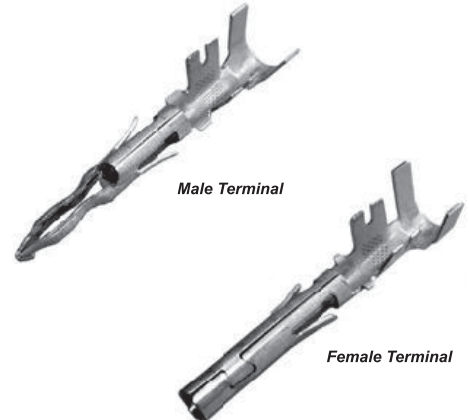

Nylon Housings

Product #	Description	
E71AV15791	Female Housing - Single Contact Integral Housing Seal - <i>Use Female Terminals</i>	
E71AV15792	Male Housing - Single Contact - <i>Use Male Terminals</i>	
E71AV15951	Female Housing - Double Contact Integral Housing Seal - <i>Use Female Terminals</i>	
E71AV15952	Male Housing - Double Contact - <i>Use Male Terminals</i>	
E71AV15954	Female Housing - Triple Contact Integral Housing Seal - <i>Use Female Terminals</i>	
E71AV15953	Male Housing - Triple Contact - <i>Use Male Terminals</i>	
E71AVWPT4F	Female Housing - Four Contact Flat Integral Housing Seal - <i>Use Female Terminals</i>	
E71AVWPT4M	Male Housing - Four Contact Flat - <i>Use Male Terminals</i>	
E71AVWPT6F	Female Housing - Six Contact Flat Integral Housing Seal - <i>Use Female Terminals</i>	
E71AVWPT6M	Male Housing - Six Contact Flat - <i>Use Male Terminals</i>	

**** Pomar Is Also Able To Supply GM Metri-Pack Series 150, 280 and 480 Terminals. Please Contact Our Sales Department With Your Requirements.****

TERMINALS & CONNECTORS

Terminals

Tin plated brass construction and referenced to OEM part numbers for convenience of ordering. Dual tangs provide a positive lock into housing cavity.

Silicone Terminal Seals & Cavity Plug

Colour coded ribbed silicone seals are matched to terminal gauge applications and when correctly crimped to the terminal will assure positive position of the seal within the housing cavity in order to provide a weatherproof seal. The cavity plug is used to fill unused housing cavities.