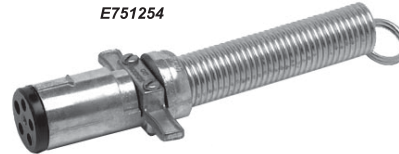

E751208011

E7512080

E7512063

Heavy Duty 7-Pole Plugs

- Product # E751255** Zinc Die Cast Housing With Spring Grip Contact & Cable Protector
- Product # E7512081** Black Glass Filled Nylon Housing With Cable Clamp & Replaceable Interior
- Product # E7512082** Black Glass Filled Nylon Housing As Above With Cable Protector

E7512081

E751255

E7512082

Heavy Duty 6-Pole Sockets

- Product # E751235** Zinc Die Cast Housing With Split Brass Contact Pins & Protective Housing
- Product # E751258** Zinc Die Cast Housing With Split Brass Contact Pins

E751258

E751235

Heavy Duty 6-Pole Plugs

- Product # E751236** Zinc Die Cast Housing With Cable Clamp
- Product # E751254** Zinc Die Cast Housing As Above With Cable Protector

E751254

E751236

Heavy Duty 4-Pole Sockets

- Product # E751232** Zinc Die Cast Housing With Split Brass Contact Pins & Protective Housing
- Product # E751257** Zinc Die Cast Housing With Split Brass Contact Pins & Exposed Terminal Screws

Heavy Duty 4-Pole Plugs