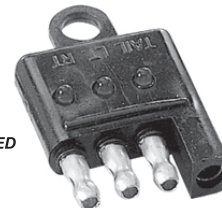

T4358260LED