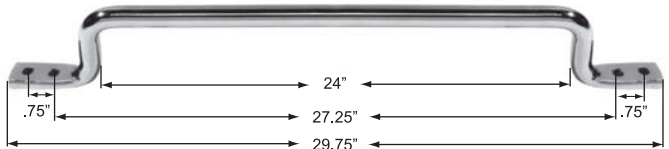

24" Assist Handles - Extra Duty

Die formed 5/8" round rod style handle features 24" usable grab length with 2" under tube clearance and 4 x .3125" diameter through mounting holes.

- **Product # H543324XZN** Zinc Plated
- **Product # H543324XAL** Aluminum
- **Product # H543324XCH** Duplex Nickel Automotive Chrome