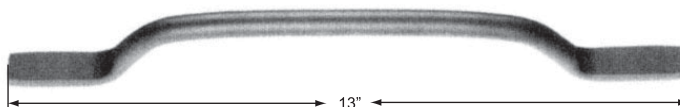

SOLID ROD ASSIST HANDLES

13" Assist Handles - 4 Mounting Holes

Die formed 1/2" round rod style handle features 7" usable grab length and 4 countersunk holes to accept 1/4" diameter fasteners.

- Product # H54318AXZN** Zinc Plated
- Product # H54318XXAL** Natural Aluminum
- Product # H54318ACCH** Commercial Single Stage Chrome **** Not Recommended For Exterior Applications ****
- Product # H54318DNCH** Duplex Nickel Automotive Chrome
- Product # H54318XXSS** Electropolished 304 Stainless Steel
- Product # H54318XXBP** Black Coated (Non Countersunk Holes)

13" Assist Handles - 2 Mounting Holes

Die formed 1/2" round rod style natural finish aluminum assist handle features 7" usable grab length and 2 countersunk holes on 11" centers to accept 1/4" diameter fasteners.

- Product # H54318SHAL** Natural Aluminum

13" Assist Handles - Weld On Application

Die formed 1/2" round rod style handle with 7" usable grab length features flattened ends without holes for weld on applications.

- Product # H54318PNPL** Plain Steel
- Product # H54318NHSS** Natural Finish 304 Stainless Steel

18" Assist Handles - Extra Duty

Die formed 5/8" round rod style handle features 18" usable grab length with 2" under tube clearance and 4 x .3125" diameter through mounting holes.