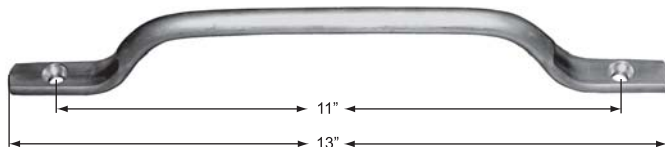

SOLID ROD ASSIST HANDLES

13" Assist Handles - 4 Mounting Holes

Die formed 1/2" round rod style handle features 7" usable grab length and 4 countersunk holes to accept 1/4" diameter fasteners.

- Product # H54318AXZN** Zinc Plated
- Product # H54318XXAL** Natural Aluminum
- Product # H54318ACCH** Commercial Single Stage Chrome **** Not Recommended For Exterior Applications ****
- Product # H54318DNCH** Duplex Nickel Automotive Chrome
- Product # H54318XXSS** Electropolished 304 Stainless Steel
- Product # H54318XXBP** Black Coated (Non Countersunk Holes)

13" Assist Handles - 2 Mounting Holes

Die formed 1/2" round rod style natural finish aluminum assist handle features 7" usable grab length and 2 countersunk holes on 11" centers to accept 1/4" diameter fasteners.

- Product # H54318SHAL** Natural Aluminum

13" Assist Handles - Weld On Application

Die formed 1/2" round rod style handle with 7" usable grab length features flattened ends without holes for weld on applications.

- Product # H54318PNPL** Plain Steel
- Product # H54318NHSS** Natural Finish 304 Stainless Steel

18" Assist Handles - Extra Duty

Die formed 5/8" round rod style handle features 18" usable grab length with 2" under tube clearance and 4 x .3125" diameter through mounting holes.