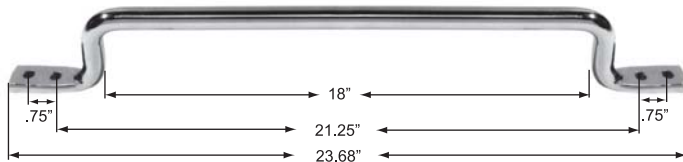

18" Assist Handles - Extra Duty

Die formed 5/8" round rod style handle features 18" usable grab length with 2" under tube clearance and 4 x .3125" diameter through mounting holes.

- **Product # H543318XZN** Zinc Plated
- **Product # H543318XAL** Aluminum
- **Product # H543318XCH** Duplex Nickel Automotive Chrome