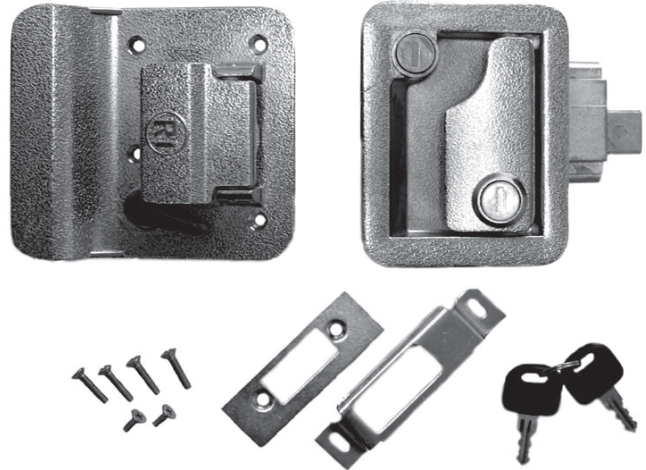

RV STYLE SLAM ACTION PADDLE HANDLE LATCH

RV Style Slam Action Paddle Handle Latch

RV key locking textured chrome finish diecast alloy paddle type latch features dual key cylinders and interior dead bolt security. Kit includes inner and outer latch bodies, strikers and two keys plus universal left or right hand application. Custom keying available on special order. Accommodates door thickness between 1.25" and 1.50".

Product # H55RV4300CH10

Inside View

Outside View

Suggested Cut-Out Sizes For Outside Handle Latch Component: