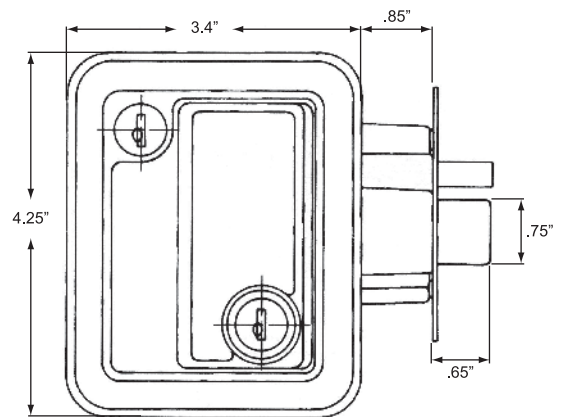

RV STYLE SLAM ACTION PADDLE HANDLE LATCH

RV Style Slam Action Paddle Handle Latch

RV key locking textured chrome finish diecast alloy paddle type latch features dual key cylinders and interior dead bolt security. Kit includes inner and outer latch bodies, strikers and two keys plus universal left or right hand application. Custom keying available on special order. Accommodates door thickness between 1.25" and 1.50".

Product # H55RV4300CH10

Inside View

Outside View

Suggested Cut-Out Sizes For Outside Handle Latch Component: