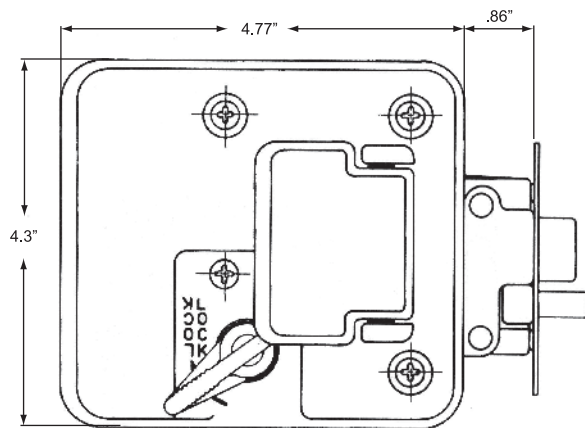

RV STYLE SLAM ACTION PADDLE HANDLE LATCH

RV Style Slam Action Paddle Handle Latch

RV key locking textured chrome finish diecast alloy paddle type latch features dual key cylinders and interior dead bolt security. Kit includes inner and outer latch bodies, strikers and two keys plus universal left or right hand application. Custom keying available on special order. Accommodates door thickness between 1.25" and 1.50".

Product # H55RV4300CH10

Inside View

Outside View

Suggested Cut-Out Sizes For Outside Handle Latch Component: