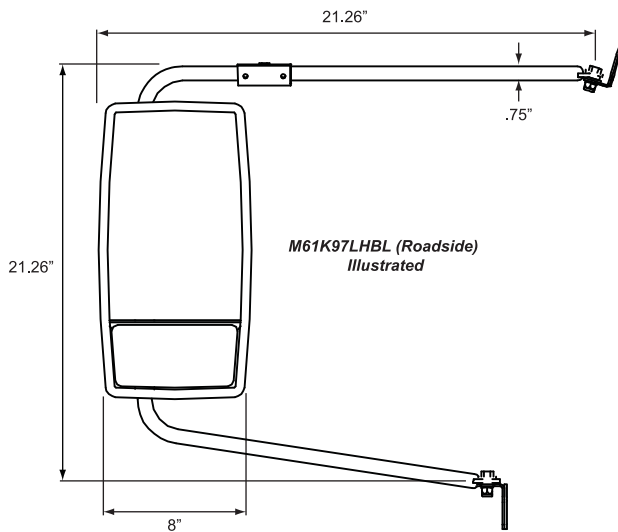

*M61K97LHBL (Roadside)
Illustrated*