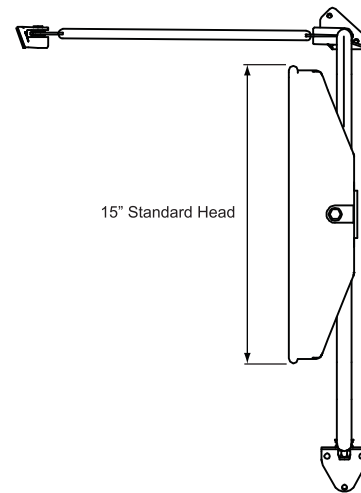

Product # M61K96RHBL Right Hand (Curbside)

Product # M61K97LHBL Left Hand (Roadside)

*M61K97LHBL (Roadside)
Illustrated*

*M61K97LHBL (Roadside)
Illustrated*

15" Standard Head

Metagal Replacement Parts

- Product # M612071800** 15" RH (Curbside) Non Heated Mirror Head
- Product # M612071900** 15" LH (Roadside) Non Heated Mirror Head
- Product # M612072000** 17" RH (Curbside) Non Heated Mirror Head
- Product # M612072100** 17" LH (Roadside) Non Heated Mirror Head
- Product # M6120C5728** Breakaway Type Upper Support Arm
- Product # M6120K9728** Fixed Type Upper Support Arm
- Product # M6151303NF** 15" Mirror Head Fixed Upper Fixed Glass Replacement
- Product # M6151203NF** 15" & 17" Mirror Head Replacement Convex Glass
- Product # M612012419** Replacement Plastic Mirror Head Clamp 3/4" Tubing