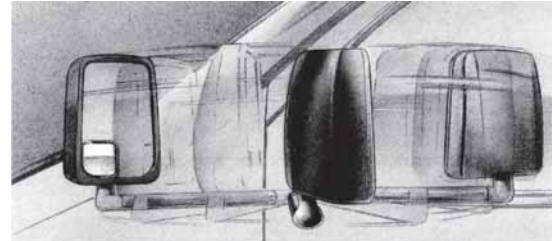

MODEL 2020 VAN & CAB CHASSIS MIRROR SYSTEM

Model 2020 Mirrors

Feature an original equipment appearance and will replace the original equipment mirrors easily and securely using the existing factory mirror mounting holes. The unique pivot design allows the mirror arm and head to rotate 80° forward or rearward if impacted to prevent mirror/door damage. The pivot also provides for an easy to locate preset driving position. Available in a wide range of lengths, colours and options. *Designed to fit Ford Econoline, Ford Super Duty F-250 to F-750, Chevrolet G3500/Express, GMC TopKick C4500 to C8500, GMC Savana and GMC Silverado. Available in three arm lengths to fit 86, 96 or 102 inch wide bodies.* Powder coated die cast aluminum base and arm assembly with injection molded ABS mirror head. Choice of two mirror head configurations: standard mirror head has 57 sq. in. of flat glass and a corner convex mirror and measures approx. 7.5" x 11"; deluxe mirror head has 62 sq. in. of flat glass with an independent moving lower convex with 30 sq. in. of viewing area that measures approx. 9" x 13.625". Options include manually adjustable, motorized and heated, and motorized and heated with turn signal.

Foldaway Mirrors Return To Present Driving Position Without Readjustment Or Need For Tools

Width	Colour	Head	Options	2003 and Newer Ford Econoline			1992-2002 Ford Econoline		GMC TopKick, Savana & Chevrolet G3500/Express			Ford Super Duty F-250 To F-750			GMC Silverado		
				PAIR	Right	Left	Right	Left	PAIR	Right	Left	PAIR	Right	Left	PAIR	Right	Left
102"	Black	Deluxe	Htd/Rmt/Ltd	715440	715442	715441	714478	714477	714554	714556	714555	714524	714526	714525	---	---	---
102"	Black	Deluxe	Manual	715452	715454	715453	714472	714471	714548	714550	714549	714518	714520	714519	---	---	---
102"	Black	Standard	Htd/Rmt/Ltd	715458	715460	715459	714514	714513	714572	714574	714573	714542	714544	714543	---	---	---
102"	Black	Standard	Htd/Rmt	715425	715426	715427	714502	714501	714566	714568	714567	714536	714538	714537	715523	715524	715525
102"	Black	Standard	Manual	715407	715408	715409	714486	714487	714560	714562	714561	714530	714532	714531	715467	715468	715469
102"	Chrome	Deluxe	Htd/Rmt/Ltd	715856	715858	715857	---	---	---	---	---	---	---	---	---	---	---
96"	Chrome	Deluxe	Htd/Rmt/Ltd	715853	715854	715855	---	---	---	---	---	---	---	---	---	---	---
96"	Chrome	Deluxe	Htd/Rmt/Ltd	---	---	---	---	---	715862	715864	715863	715859	715860	715861	---	---	---
96"	Black	Deluxe	Htd/Rmt/Ltd	715437	715438	715439	714474	714475	714551	714552	714553	714521	714522	714523	715520	715522	715521
96"	Black	Deluxe	Manual	715449	715450	715451	714468	714469	714545	714546	714547	714515	714516	714517	---	---	---
96"	Black	Standard	Htd/Rmt/Ltd	715455	715456	715457	714510	714511	714569	714570	714571	714539	714540	714541	---	---	---
96"	Black	Standard	Htd/Rmt	715422	715424	715423	714498	714499	714563	714564	714565	714533	714534	714535	715517	715518	715519
96"	Black	Standard	Manual	715404	715406	715405	714484	714483	714557	714558	714559	714527	714528	714529	715464	715466	715465
86"	Black	Deluxe	Manual	---	---	---	---	---	714591	714592	714593	---	---	---	---	---	---
86"	Black	Standard	Htd/Rmt	715419	715420	715421	714496	714495	714604	714606	714605	---	---	---	---	---	---
86"	Black	Standard	Manual	715401	715402	715403	714480	714481	714601	714602	714603	715141	715154	715153	715461	715462	715463
102"	White	Deluxe	Htd/Rmt/Ltd	715446	715448	715447	714588	714587	714907	714908	714909	715131	715132	715133	---	---	---
102"	White	Standard	Htd/Rmt	715434	715436	715435	714508	714507	714919	714920	714921	---	---	---	---	---	---
102"	White	Standard	Manual	715416	715418	715417	714492	714493	714913	714914	714915	---	---	---	---	---	---
96"	White	Deluxe	Htd/Rmt/Ltd	715443	715444	715445	714584	714585	714904	714906	714905	---	---	---	---	---	---
96"	White	Standard	Htd/Rmt	715431	715432	715433	714504	714505	714916	714918	714917	---	---	---	---	---	---
96"	White	Standard	Manual	715413	715414	715415	714490	714489	714910	714912	714911	---	---	---	---	---	---
86"	White	Standard	Htd/Rmt	715428	715430	715429	714600	714599	---	---	---	---	---	---	---	---	---
86"	White	Standard	Manual	715410	715412	715411	714596	714597	---	---	---	---	---	---	---	---	---