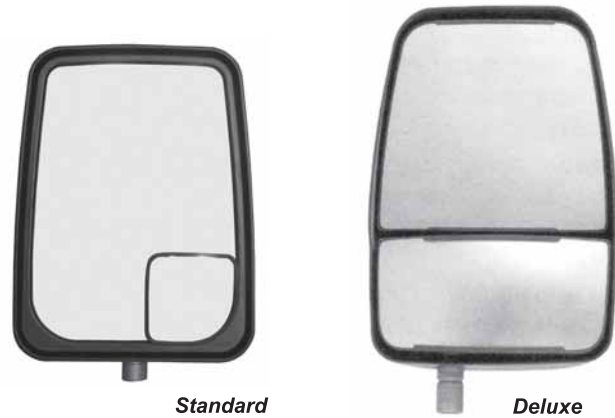

MODEL 2020 VAN & CAB CHASSIS MIRROR SYSTEM

Model 2020 Mirror Replacement Parts & Accessories

Replacement mirror heads for the Model 2020 van and pickup mirrors. Deluxe head also fits on Model 2025 and Model 2030 mirrors.

Category	Product #	Description
Mirror Heads	M60714607	Chrome Deluxe Htd/Rmt Head - Left Side
Mirror Heads	M60714608	Chrome Deluxe Htd/Rmt Head - Right Side
Mirror Heads	M60714581	Black Deluxe Htd/Rmt Head - Left Side
Mirror Heads	M60714582	Black Deluxe Htd/Rmt Head - Right Side
Mirror Heads	M60714589	White Deluxe Htd/Rmt Head - Left Side
Mirror Heads	M60714590	White Deluxe Htd/Rmt Head - Right Side
Mirror Heads	M60714579	Black Deluxe Manual Head - Left Side
Mirror Heads	M60714580	Black Deluxe Manual Head - Right Side
Mirror Heads	M60714577	Black Std Htd/Rmt Head With Wedge Convex - Right or Left Side
Mirror Heads	M60714575	Black Std Manual Head With Wedge Convex - Right or Left Side
Mirror Heads	M60714578	White Std Htd/Rmt Head With Wedge Convex - Right or Left Side
Mirror Heads	M60714576	White Std Manual Head With Wedge Convex - Right or Left Side
Replacement Glass	M60709589	Lower Convex Repair Kit For Deluxe Mirror Heads (Includes Heated Convex Glass, Inner Housing, Retaining Clip And Actuator)
Replacement Glass	M60709448	Heated Flat Glass For Deluxe Head
Replacement Glass	M60709449	Heated Convex Glass For Deluxe Head
Replacement Glass	M60709748	Heated Flat Glass For Standard Head - Includes Bezel And Wedge Convex
Replacement Glass	M60709407	Flat Glass For Standard Head - Includes Bezel And Wedge Convex
Replacement Glass	M60723068	"The Wedge" Stick-On Corner Mount Convex Mirror
Accessories	M60747524	Switch Kit For Ford Econoline
Accessories	M60747632	Switch Kit For GMC TopKick, Savana And Chevrolet G3500/Express
Accessories	M60747633	Switch Kit For Ford Super Duty F-Series
Accessories	M60709785	Cover Plate Kit For GMC TopKick (Includes Cover Plates, Gaskets And Mounting Hardware)
Accessories	M60748304	12' Wire Harness - Fits All Vehicle Models
Accessories	M60747551	Replacement Turn Signal Kit
Accessories	M60404002	Mounting Nuts