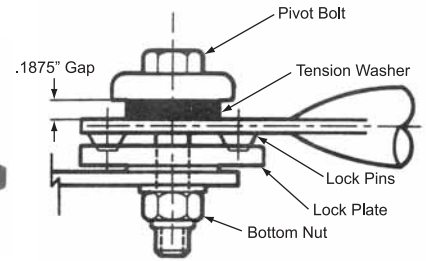

## Mirror Loop Replacement Rubber Preset Pivot Kit

Contains parts to replace one pivot point. Includes rubber tension washer, tension washer cap, lock plate, special lock washer, pivot bolt, flat washer and lock nut.

## Clamp & Tubing Arm Kit For Round Blind Spot Mirrors

For mirror heads from 6" to 8.5" diameter. Overall length 6". Clamps to 3/4" O.D. mirror arm tubing.

Product # M60723057

## 6.5" x 6" Convex Glass Wide Angle Mirror Head

5/16"-18 Duraball® stud mount. Stainless steel unpolished finish. Replacement glass product number M60702023.

Product # M60708156

## 6.5" x 10" Flat Glass Wide Angle Mirror Head

5/16"-18 Duraball® stud mount. Stainless steel unpolished finish. Replacement glass product number M60702076.

Product # M60708181