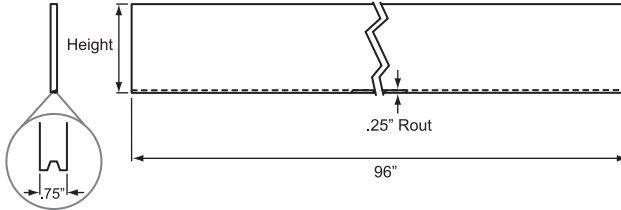

ROLL-UP DOOR REPLACEMENT PANELS

Pomar stocks a wide range of .75" thick x 96" wide prime finished 7 ply exterior grade medium density plywood tongue and groove panels. No holes drilled. Trim to fit for narrow widths.

Top Panels

Non routed.
No Holes.

Product # H6729017T11 11" High x 96" Wide

Product # H6729017T13 13" High x 96" Wide

Product # H6729017T15.5 15.5" High x 96" Wide

Intermediate Panels

Non routed.
No Holes.

Product # H6729014T11.5 11.5" High x 96" Wide

Product # H6729014T13 13" High x 96" Wide

Product # H6729014T15.5 15.5" High x 96" Wide

Bottom Panels

With bottom seal and
retainer, W-Style.

Product # H6729016T11 11" High x 96" Wide

Product # H6729016T13 13" High x 96" Wide

Product # H6729016T15 15" High x 96" Wide

**** Other Sizes Of Replacement Panels Are Available Including Premium Bottom Panels With Hardware & T-Style Bottom Panels. Please Contact Our Sales Department With Your Requirements. ****