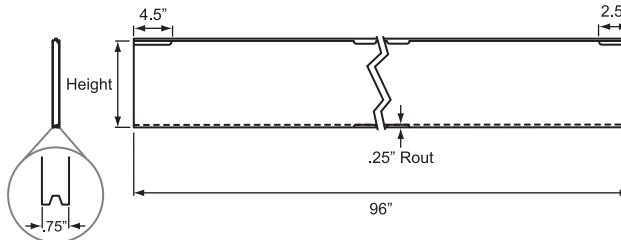

Top Panels

Non routed.
No Holes.

Product # H6729017T11 11" High x 96" Wide

Product # H6729017T13 13" High x 96" Wide

Product # H6729017T15.5 15.5" High x 96" Wide

Intermediate Panels

Non routed.
No Holes.

Product # H6729014T11.5 11.5" High x 96" Wide

Product # H6729014T13 13" High x 96" Wide

Product # H6729014T15.5 15.5" High x 96" Wide

Bottom Panels

With bottom seal and
retainer, W-Style.

Product # H6729016T11 11" High x 96" Wide

Product # H6729016T13 13" High x 96" Wide

Product # H6729016T15 15" High x 96" Wide

**** Other Sizes Of Replacement Panels Are Available Including Premium Bottom Panels With Hardware & T-Style Bottom Panels. Please Contact Our Sales Department With Your Requirements. ****