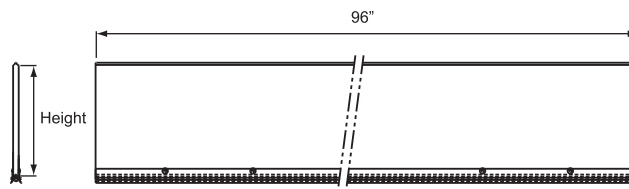

Top Panels

Non routed.
No Holes.

Product # H6729017T11 11" High x 96" Wide

Product # H6729017T13 13" High x 96" Wide

Product # H6729017T15.5 15.5" High x 96" Wide

Intermediate Panels

Non routed.
No Holes.

Product # H6729014T11.5 11.5" High x 96" Wide

Product # H6729014T13 13" High x 96" Wide

Product # H6729014T15.5 15.5" High x 96" Wide

Bottom Panels

With bottom seal and
retainer, W-Style.

Product # H6729016T11 11" High x 96" Wide

Product # H6729016T13 13" High x 96" Wide

Product # H6729016T15 15" High x 96" Wide

**** Other Sizes Of Replacement Panels Are Available Including Premium Bottom Panels With Hardware & T-Style Bottom Panels. Please Contact Our Sales Department With Your Requirements. ****