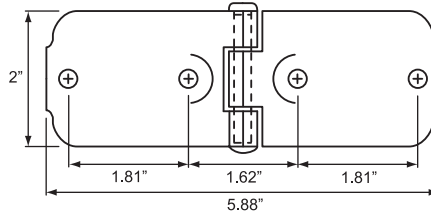

T-STYLE PARTS

T-Style Center Hinges

Product # H6761196GA Zinc Plated

Product # H6761196BK Black E-Coat Finish