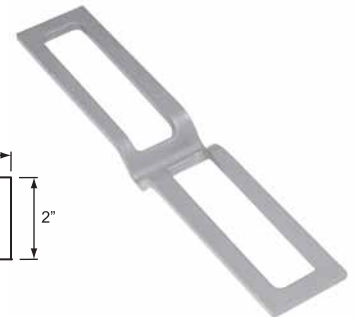

T-STYLE PARTS

T-Style Top Fixture Parts

Zinc plated.

Product # H6769431GA Adjustable Top Fixture Slide Only

Product # H6769432GA Adjustable Top Fixture Base Only

Product # H6769733GA Complete Adjustable Top Fixture Assembly

T-Style Bottom Roller Holder

Zinc plated.

Product # H6761352GA

T-Style Cable Anchor Bracket & Parts

Zinc plated.

Product # H6761204ZN Anchor Bracket Only

Product # H6761026ZN Cable Anchor Pin Only

T-Style End Hinges

Cast grade 30 steel.

Product # H6769571GA Lock Only
Zinc Plated

Product # H6769572GA Keeper Only
Zinc Plated

**** Also Available In Black E-Coat Finish ****

T-Style Lock Latch Plate

Product # H6770093PL Steel Lower Latch Plate

T-Style Lock Box Style Latch Plate

Product # H6769341PL Heavy Duty Plain Finish