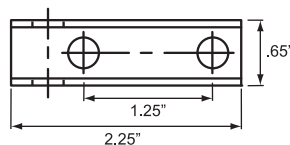

T-Style Bottom Roller Holder

Zinc plated.

Product # H6761352GA

T-Style Cable Anchor Bracket & Parts

Zinc plated.

Product # H6761204ZN Anchor Bracket Only

Product # H6761026ZN Cable Anchor Pin Only

T-Style End Hinges