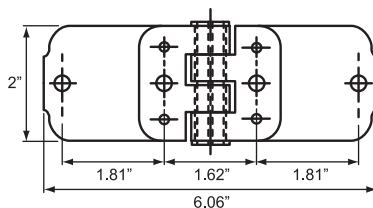

T-Style End Hinges

Product # H6769035GA Zinc Plated

Product # H6769035BK Black E-Coat Finish