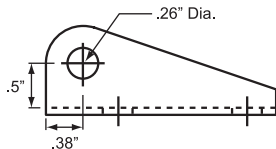

T-Style Bottom Roller Holder

Zinc plated.

Product # H6761352GA

T-Style Cable Anchor Bracket & Parts

Zinc plated.

Product # H6761204ZN Anchor Bracket Only

Product # H6761026ZN Cable Anchor Pin Only

T-Style End Hinges