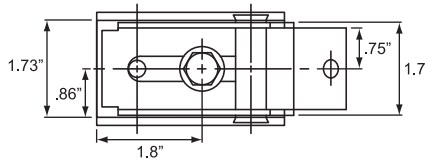

T-STYLE PARTS

T-Style Top Fixture Parts

Zinc plated.

Product # H6769431GA Adjustable Top Fixture Slide Only

Product # H6769432GA Adjustable Top Fixture Base Only

Product # H6769733GA Complete Adjustable Top Fixture Assembly

T-Style Bottom Roller Holder

Zinc plated.

Product # H6761352GA

T-Style Cable Anchor Bracket & Parts

Zinc plated.

Product # H6761204ZN Anchor Bracket Only

Product # H6761026ZN Cable Anchor Pin Only

T-Style End Hinges