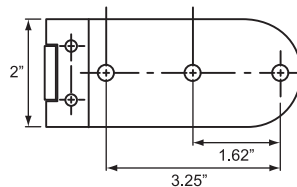

T-STYLE PARTS

T-Style Top Fixture Parts

Zinc plated.

Product # H6769431GA Adjustable Top Fixture Slide Only

Product # H6769432GA Adjustable Top Fixture Base Only

Product # H6769733GA Complete Adjustable Top Fixture Assembly

T-Style Bottom Roller Holder

Zinc plated.

Product # H6761352GA

T-Style Cable Anchor Bracket & Parts

Zinc plated.

Product # H6761204ZN Anchor Bracket Only

Product # H6761026ZN Cable Anchor Pin Only

T-Style End Hinges