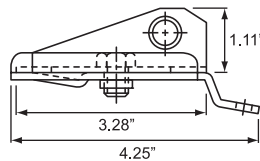

T-STYLE PARTS

T-Style Top Fixture Parts

Zinc plated.

Product # H6769431GA Adjustable Top Fixture Slide Only

Product # H6769432GA Adjustable Top Fixture Base Only

Product # H6769733GA Complete Adjustable Top Fixture Assembly

T-Style Bottom Roller Holder

Zinc plated.

Product # H6761352GA

T-Style Cable Anchor Bracket & Parts

Zinc plated.

Product # H6761204ZN Anchor Bracket Only

Product # H6761026ZN Cable Anchor Pin Only

T-Style End Hinges