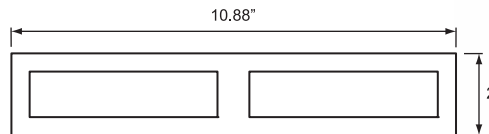

Cast grade 30 steel.

Product # H6769571GA Lock Only
Zinc Plated

Product # H6769572GA Keeper Only
Zinc Plated

**** Also Available In Black E-Coat Finish ****

T-Style Lock Latch Plate

Product # H6770093PL Steel Lower Latch Plate