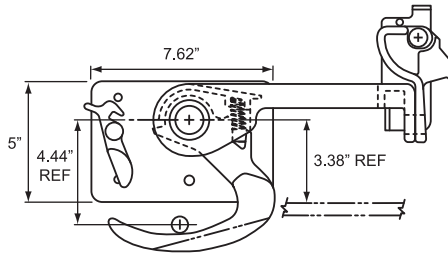

T-Style Bottom Roller Holder

Zinc plated.

Product # H6761352GA

T-Style Cable Anchor Bracket & Parts

Zinc plated.

Product # H6761204ZN Anchor Bracket Only

Product # H6761026ZN Cable Anchor Pin Only

T-Style End Hinges

Cast grade 30 steel.

Product # H6769571GA Lock Only
Zinc Plated

Product # H6769572GA Keeper Only
Zinc Plated

**** Also Available In Black E-Coat Finish ****

T-Style Lock Latch Plate

Product # H6770093PL Steel Lower Latch Plate