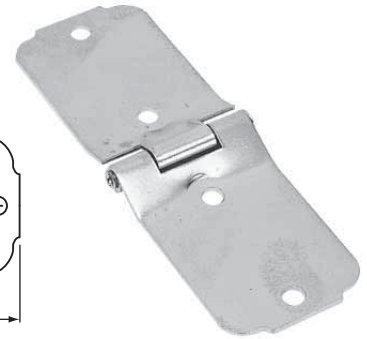

T-STYLE PARTS

T-Style Top Fixture Parts

Zinc plated.

Product # H6769431GA Adjustable Top Fixture Slide Only

Product # H6769432GA Adjustable Top Fixture Base Only

Product # H6769733GA Complete Adjustable Top Fixture Assembly

T-Style Bottom Roller Holder

Zinc plated.

Product # H6761352GA

T-Style Cable Anchor Bracket & Parts

Zinc plated.

Product # H6761204ZN Anchor Bracket Only

Product # H6761026ZN Cable Anchor Pin Only

T-Style End Hinges

Product # H6769035GA Zinc Plated

Product # H6769035BK Black E-Coat Finish

T-STYLE PARTS

T-Style Center Hinges

Product # H6761196GA Zinc Plated

Product # H6761196BK Black E-Coat Finish

T-Style Maximum Strength Roll-Up Door "J" Lock

Cast grade 30 steel.

Product # H6769571GA Lock Only
Zinc Plated

Product # H6769572GA Keeper Only
Zinc Plated

**** Also Available In Black E-Coat Finish ****

T-Style Lock Latch Plate

Product # H6770093PL Steel Lower Latch Plate