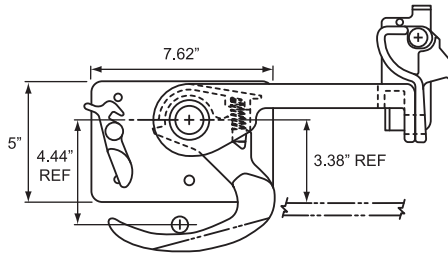

T-STYLE PARTS

T-Style Center Hinges

Product # H6761196GA Zinc Plated

Product # H6761196BK Black E-Coat Finish

T-Style Maximum Strength Roll-Up Door "J" Lock

Cast grade 30 steel.

Product # H6769571GA Lock Only
Zinc Plated

Product # H6769572GA Keeper Only
Zinc Plated

**** Also Available In Black E-Coat Finish ****

T-Style Lock Latch Plate

Product # H6770093PL Steel Lower Latch Plate

T-Style Lock Box Style Latch Plate

Product # H6769341PL Heavy Duty Plain Finish