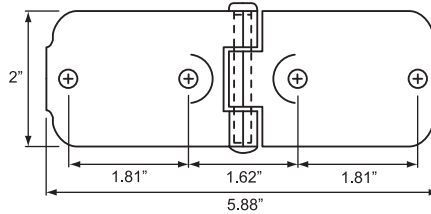

T-STYLE PARTS

T-Style Center Hinges

Product # H6761196GA Zinc Plated

Product # H6761196BK Black E-Coat Finish

T-Style Maximum Strength Roll-Up Door "J" Lock

Cast grade 30 steel.

Product # H6769571GA Lock Only
Zinc Plated

Product # H6769572GA Keeper Only
Zinc Plated

**** Also Available In Black E-Coat Finish ****

T-Style Lock Latch Plate

Product # H6770093PL Steel Lower Latch Plate

T-Style Lock Box Style Latch Plate

Product # H6769341PL Heavy Duty Plain Finish