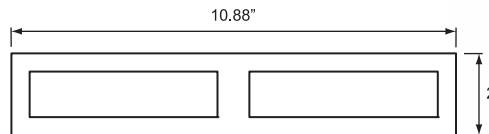

T-STYLE PARTS

T-Style Center Hinges

Product # H6761196GA Zinc Plated

Product # H6761196BK Black E-Coat Finish

T-Style Maximum Strength Roll-Up Door "J" Lock

Cast grade 30 steel.

Product # H6769571GA Lock Only
Zinc Plated

Product # H6769572GA Keeper Only
Zinc Plated

**** Also Available In Black E-Coat Finish ****

T-Style Lock Latch Plate

Product # H6770093PL Steel Lower Latch Plate

T-Style Lock Box Style Latch Plate

Product # H6769341PL Heavy Duty Plain Finish