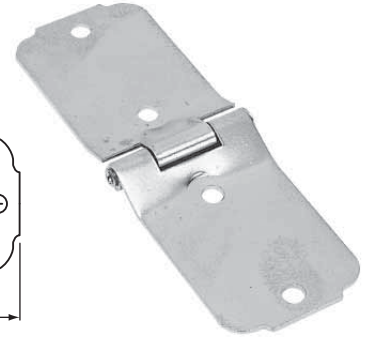

T-STYLE PARTS

T-Style Center Hinges

Product # H6761196GA Zinc Plated

Product # H6761196BK Black E-Coat Finish

T-Style Maximum Strength Roll-Up Door "J" Lock

Cast grade 30 steel.

Product # H6769571GA Lock Only
Zinc Plated

Product # H6769572GA Keeper Only
Zinc Plated

**** Also Available In Black E-Coat Finish ****

T-Style Lock Latch Plate

Product # H6770093PL Steel Lower Latch Plate

T-Style Lock Box Style Latch Plate

Product # H6769341PL Heavy Duty Plain Finish