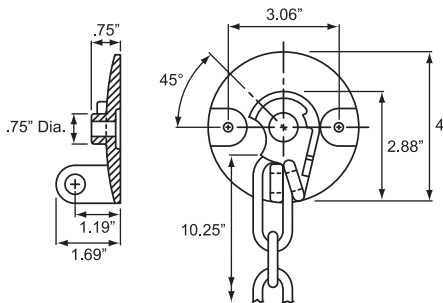

Fork Lift Assist Plate

Allows access point for fork lift to raise door when load shifts against door. Zinc plated .19" thick steel. Helps prevent panel damage by forks.

Product # H6769131ZN