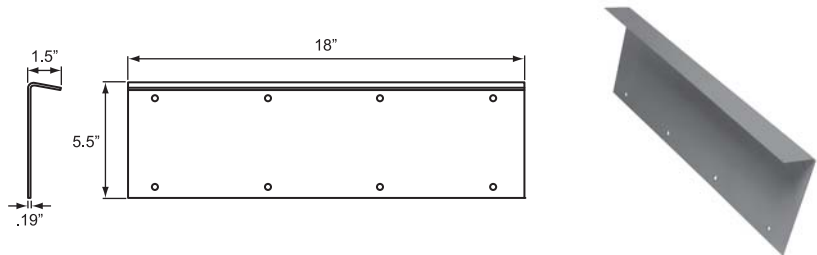

ROLL-UP DOOR - UNIVERSAL PARTS

Universal Flush Mount Center Hinge

Product # H6769737GA Zinc Plated

Universal Flush Mount End Hinge

Product # H6769738GA Zinc Plated

Safety Chain Keeper Kit

Extra security cast steel safety chain and keeper kit. Zinc plated finish

Product # H6769020ZN

Fork Lift Assist Plate

Allows access point for fork lift to raise door when load shifts against door. Zinc plated .19" thick steel. Helps prevent panel damage by forks.

Product # H6769131ZN

Roll-Up Door Repair Fasteners

These various fasteners are commonly used to secure hardware to panels, tracks, etc. Rib neck carriage bolts provide a rivet head profile and a tamper proof installation. "Keps" nuts feature an integral serrated washer. All fasteners are bright zinc plated.

Product # F18087014XZN 1/4-20 Grade 5 Finished Hex Nut

Product # F18108014XZN 1/4-20 Nylon Insert Lock Nut

F18108014XZN

F18087014XZN

F18119014XZN

ROLL-UP DOOR - UNIVERSAL PARTS

1" Diameter Door Roller

Plated sealed steel 7 bearing roller with 2.5" long shaft.