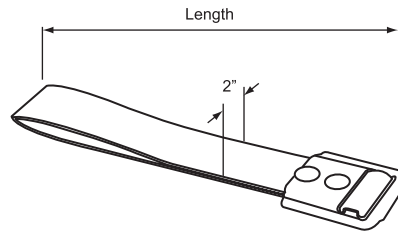

Product # F18087014XZN 1/4-20 Grade 5 Finished Hex Nut

Product # F18108014XZN 1/4-20 Nylon Insert Lock Nut

F18108014XZN

F18087014XZN

F18119014XZN

ROLL-UP DOOR - UNIVERSAL PARTS

1" Diameter Door Roller

Plated sealed steel 7 bearing roller with 2.5" long shaft.

Product # H67220-0010

2" Diameter Door Roller

Steel zinc plated 10 bearing roller with 3" long shaft.

Product # H67220-2010

2" Diameter Door Roller

Nylon 10 bearing roller with zinc plated 3" long shaft.

Product # H67220-2228

2" Diameter Long Shaft Door Roller

Plain finish 10 bearing roller with 6.5" long shaft.

Product # H67220-2650

Roller Spacer Washer

Product # H6780020

Door Pull Down Strap Assemblies

Includes zinc plated retainer and features a 2" wide black nylon strap.

Product # H6780844BK 18" Length

Product # H6780832BK 32" Length

Pull Strap Retainer

Product # H6769832NF

Heavy Duty Wide Grip Lift Handle

Zinc plated.

Product # H6761401GA