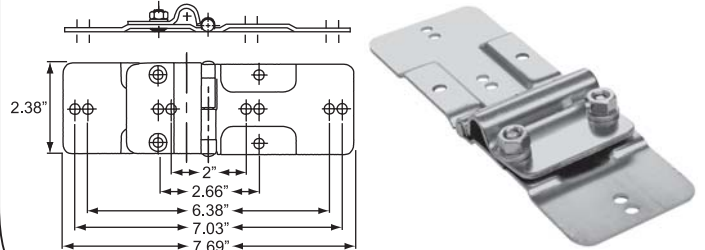

ROLL-UP DOOR - UNIVERSAL PARTS

Universal Flush Mount Center Hinge

Product # H6769737GA Zinc Plated

Universal Flush Mount End Hinge

Product # H6769738GA Zinc Plated

Safety Chain Keeper Kit

Extra security cast steel safety chain and keeper kit. Zinc plated finish

Product # H6769020ZN

Fork Lift Assist Plate

Allows access point for fork lift to raise door when load shifts against door. Zinc plated .19" thick steel. Helps prevent panel damage by forks.

Product # H6769131ZN

Step Bolts - Large .83" Head

Product # F18127311XZN 1/4-20 x 1-1/4"

Product # F18127313XZN 1/4-20 x 1-1/2"

Rib Neck Carriage Bolts

Head diameter .56".

Product # F18133311XZN 1/4-20 x 1-1/4"

Nuts

Product # F18119014XZN 1/4-20 Keps Nut With Integral Serrated Washer

Product # F18087014XZN 1/4-20 Grade 5 Finished Hex Nut

Product # F18108014XZN 1/4-20 Nylon Insert Lock Nut

F18108014XZN

F18087014XZN

F18119014XZN

ROLL-UP DOOR - UNIVERSAL PARTS

1" Diameter Door Roller

Plated sealed steel 7 bearing roller with 2.5" long shaft.