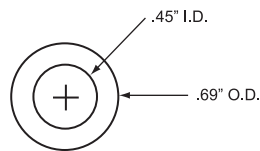

2" Diameter Long Shaft Door Roller

Plain finish 10 bearing roller with 6.5" long shaft.

Product # H67220-2650

Roller Spacer Washer

Product # H6780020

Door Pull Down Strap Assemblies

Includes zinc plated retainer and features a 2" wide black nylon strap.