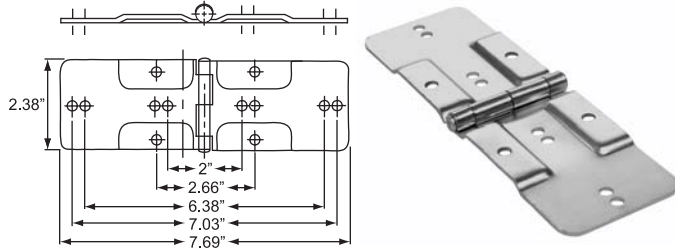

ROLL-UP DOOR - UNIVERSAL PARTS

Universal Flush Mount Center Hinge

Product # H6769737GA Zinc Plated

Universal Flush Mount End Hinge

Product # H6769738GA Zinc Plated

Safety Chain Keeper Kit

Extra security cast steel safety chain and keeper kit. Zinc plated finish

Product # H6769020ZN

Fork Lift Assist Plate

Allows access point for fork lift to raise door when load shifts against door. Zinc plated .19" thick steel. Helps prevent panel damage by forks.

Product # H6769131ZN

Roll-Up Door Repair Fasteners

These various fasteners are commonly used to secure hardware to panels, tracks, etc. Rib neck carriage bolts provide a rivet head profile and a tamper proof installation. "Keps" nuts feature an integral serrated washer. All fasteners are bright zinc plated.

Product # F18087014XZN 1/4-20 Grade 5 Finished Hex Nut

Product # F18108014XZN 1/4-20 Nylon Insert Lock Nut

F18108014XZN

F18087014XZN

F18119014XZN

ROLL-UP DOOR - UNIVERSAL PARTS

1" Diameter Door Roller

Plated sealed steel 7 bearing roller with 2.5" long shaft.