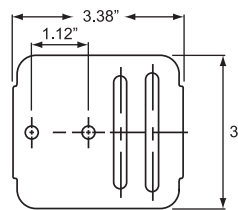

Product # F18087014XZN 1/4-20 Grade 5 Finished Hex Nut

Product # F18108014XZN 1/4-20 Nylon Insert Lock Nut

F18108014XZN

F18087014XZN

F18119014XZN

ROLL-UP DOOR - UNIVERSAL PARTS

1" Diameter Door Roller

Plated sealed steel 7 bearing roller with 2.5" long shaft.

Product # H67220-0010

2" Diameter Door Roller

Steel zinc plated 10 bearing roller with 3" long shaft.

Product # H67220-2010

2" Diameter Door Roller

Nylon 10 bearing roller with zinc plated 3" long shaft.

Product # H67220-2228

2" Diameter Long Shaft Door Roller

Plain finish 10 bearing roller with 6.5" long shaft.

Product # H67220-2650

Roller Spacer Washer

Product # H6780020

Door Pull Down Strap Assemblies

Includes zinc plated retainer and features a 2" wide black nylon strap.

Product # H6780844BK 18" Length

Product # H6780832BK 32" Length

Pull Strap Retainer

Product # H6769832NF

Heavy Duty Wide Grip Lift Handle

Zinc plated.

Product # H6761401GA