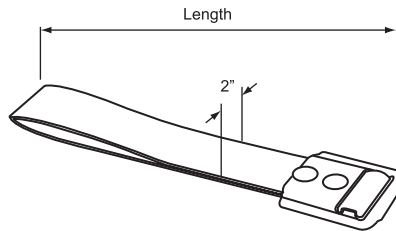

ROLL-UP DOOR - UNIVERSAL PARTS

1" Diameter Door Roller

Plated sealed steel 7 bearing roller with 2.5" long shaft.

Product # H67220-0010

2" Diameter Door Roller

Steel zinc plated 10 bearing roller with 3" long shaft.

Product # H67220-2010

2" Diameter Door Roller

Nylon 10 bearing roller with zinc plated 3" long shaft.

Product # H67220-2228

2" Diameter Long Shaft Door Roller

Plain finish 10 bearing roller with 6.5" long shaft.

Product # H67220-2650

Roller Spacer Washer

Product # H6780020

Door Pull Down Strap Assemblies

Includes zinc plated retainer and features a 2" wide black nylon strap.

Product # H6780844BK 18" Length

Product # H6780832BK 32" Length