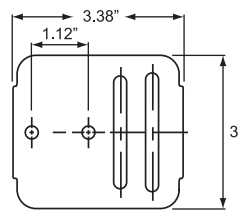

Pull Strap Retainer

Product # H6769832NF