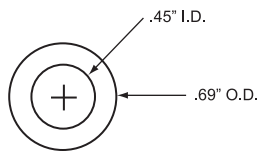

Roller Spacer Washer

Product # H6780020