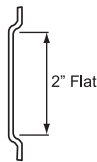

ROLL-UP DOOR - UNIVERSAL PARTS

1" Diameter Door Roller

Plated sealed steel 7 bearing roller with 2.5" long shaft.

Product # H67220-0010

2" Diameter Door Roller

Steel zinc plated 10 bearing roller with 3" long shaft.

Product # H67220-2010

2" Diameter Door Roller

Nylon 10 bearing roller with zinc plated 3" long shaft.

Product # H67220-2228

2" Diameter Long Shaft Door Roller

Plain finish 10 bearing roller with 6.5" long shaft.

Product # H67220-2650

Roller Spacer Washer

Product # H6780020

Door Pull Down Strap Assemblies

Includes zinc plated retainer and features a 2" wide black nylon strap.

Product # H6780844BK 18" Length

Product # H6780832BK 32" Length

Pull Strap Retainer

Product # H6769832NF

Heavy Duty Wide Grip Lift Handle

Zinc plated.

Product # H6761401GA