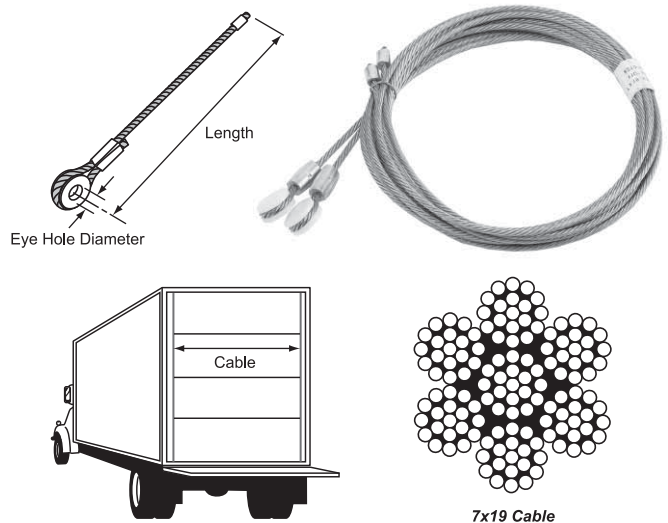

## W-Style Outside Door Cables With Aluminum Eye End With 5/16" Hole

Product #	Cable O.A.L.	Style
H67W17GA	97"	7x19 Strand Galvanized
H67W17SS	97"	7x19 Strand Stainless
H67W18GA	110"	7x19 Strand Galvanized
H67W18SS	110"	7x19 Strand Stainless
H67W110GA	125"	7x19 Strand Galvanized
H67W110SS	125"	7x19 Strand Stainless
H67W14GA	130"	7x19 Strand Galvanized
H67W14SS	130"	7x19 Strand Stainless

**\*\* Cables Are Sold By Each. Non Standard Length Cables And Cables With 7/16" Cable Eye Are Available. Please Contact Our Sales Department With Your Requirements. \*\***

## W-Style Bottom Panel Cable Anchor

Zinc plated steel U-bolt secures cable to door bottom panel. 5/16 UNC nuts sold separately.

**Product # H67W7013ZN**

## W-Style Top Closure Plate & Slide Assembly

Heavy duty reinforced slide, base plate and zinc plated hardware allows top panel adjustment for tight seal.

**Product # H67W6944** Complete Assembly Zinc Plated