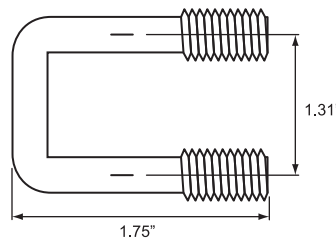

## W-Style Outside Door Cables With Aluminum Eye End With 5/16" Hole

Product #	Cable O.A.L.	Style
H67W17GA	97"	7x19 Strand Galvanized
H67W17SS	97"	7x19 Strand Stainless
H67W18GA	110"	7x19 Strand Galvanized
H67W18SS	110"	7x19 Strand Stainless
H67W110GA	125"	7x19 Strand Galvanized
H67W110SS	125"	7x19 Strand Stainless
H67W14GA	130"	7x19 Strand Galvanized
H67W14SS	130"	7x19 Strand Stainless

**\*\* Cables Are Sold By Each. Non Standard Length Cables And Cables With 7/16" Cable Eye Are Available. Please Contact Our Sales Department With Your Requirements. \*\***

## W-Style Bottom Panel Cable Anchor

Zinc plated steel U-bolt secures cable to door bottom panel. 5/16 UNC nuts sold separately.

**Product # H67W7013ZN**