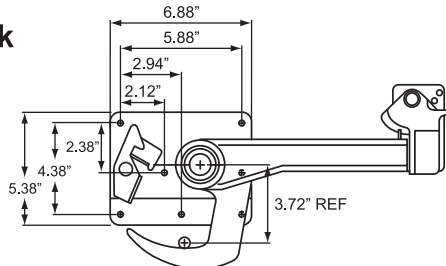

W-Style Weld In Lock Catch Plate

Plain steel.

Product # H67W2804

W-STYLE PARTS

W-Style ColdSaver or TempSaver Door Cam Lock

Black E-Coat finish.

Product # H67W7510BK

2" Style Vertical Track & Right Angle Assembly