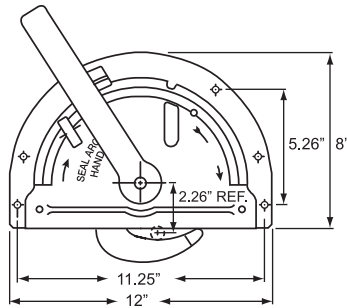

W-Style Weld In Lock Catch Plate

Plain steel.

Product # H67W2804

W-STYLE PARTS

W-Style ColdSaver or TempSaver Door Cam Lock

Black E-Coat finish.

Product # H67W7510BK

2" Style Vertical Track & Right Angle Assembly

Galvanized 14 gauge right angle integral mounting track, vertical track and operator bracket. Tongue and grooved for joint alignment, for 2" rollers.

Product # H67W2275196 Curbside Track, 96.5" OAL, For Doors 72-90" High