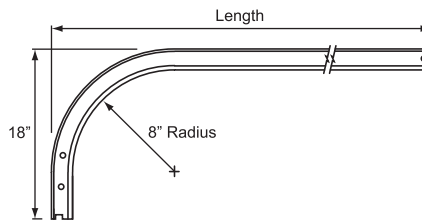

8" Radius 2" Horizontal Tracks

Galvanized 14 gauge radius track. Tongue and grooved for joint alignment. For use with 2" rollers.

Product # H67W112107 Curbside Track, 107" OAL
For Doors Up To 96" High

Product # H67W113107 Roadside Track, 107" OAL
For Doors Up To 96" High

Product # H67W112120 Curbside Track, 120" OAL
For Doors Over 96" High

Product # H67W113120 Roadside Track, 120" OAL
For Doors Over 96" High