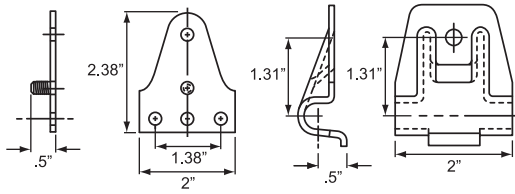

W-STYLE PARTS

W-Style Bottom Roller Holders

Single stud assembly. Zinc plated.

Product # H67W1371

Double hole cover only. Black E-Coat.

Product # H67W1208BK

Double stud inner base only. Black E-Coat.

Product # H67W2032BK

HD bottom roller holder assembly. Black E-Coat.

Product # H67W7181BK

H67W1371 Illustrated