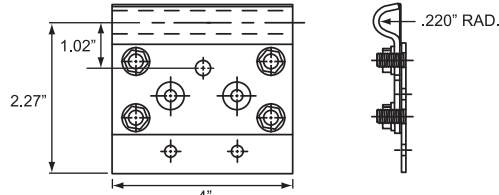

H67W1371 Illustrated

H67W7181BK Illustrated