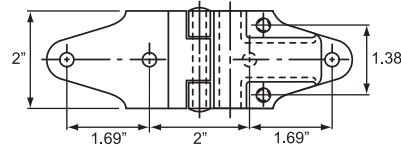

H67W7181BK Illustrated

W-Style End Hinges & Parts

Black E-Coat finished steel or stainless.

Product # H67W1209BK Complete Hinge Assembly

Product # H67W1208BK Roller Cover Only

Product # H67W1207BK Hinge Only

Product # H67W1209SS Stainless Complete Hinge Assembly