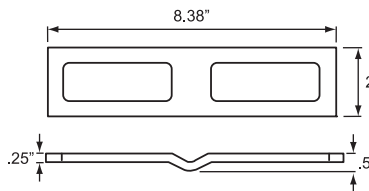

W-Style Weld In Lock Catch Plate

Plain steel.

Product # H67W2804

W-STYLE PARTS

W-Style ColdSaver or TempSaver Door Cam Lock

Black E-Coat finish.

Product # H67W7510BK

2" Style Vertical Track & Right Angle Assembly