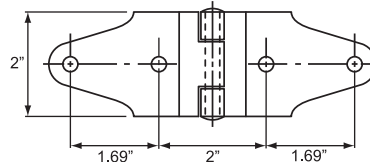

W-Style Center Hinge

Black E-Coat finished steel or stainless.

Product # H67W15BK Black E-Coat Hinge

Product # H67W15SS Stainless Hinge