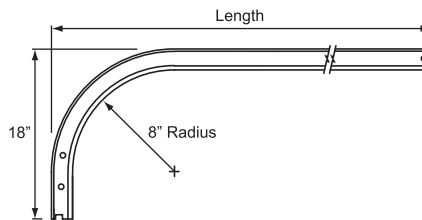

## 8" Radius 2" Horizontal Tracks

Galvanized 14 gauge radius track. Tongue and grooved for joint alignment. For use with 2" rollers.

Product # H67W112107 Curbside Track, 107" OAL  
For Doors Up To 96" High

Product # H67W113107 Roadside Track, 107" OAL  
For Doors Up To 96" High

Product # H67W112120 Curbside Track, 120" OAL  
For Doors Over 96" High

Product # H67W113120 Roadside Track, 120" OAL  
For Doors Over 96" High