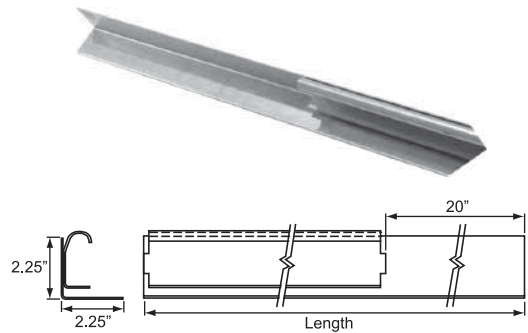

2" Style Vertical Track & Right Angle Assembly

Galvanized 14 gauge right angle integral mounting track, vertical track and operator bracket. Tongue and grooved for joint alignment, for 2" rollers.

Product # H67W2275196 Curbside Track, 96.5" OAL, For Doors 72-90" High

Product # H67W2275296 Roadside Track, 96.5" OAL, For Doors 72-90" High

Product # H67W22751106 Curbside Track, 106.5" OAL, For Doors 91-100" High

Product # H67W22752106 Roadside Track, 106.5" OAL, For Doors 91-100" High

Product # H67W22751120 Curbside Track, 120" OAL, For Doors 101-114" High

Product # H67W22752120 Roadside Track, 120" OAL, For Doors 101-114" High