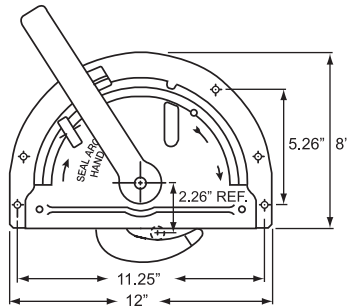

## 2" Style Vertical Track & Right Angle Assembly

Galvanized 14 gauge right angle integral mounting track, vertical track and operator bracket. Tongue and grooved for joint alignment, for 2" rollers.

Product # H67W2275196 Curbside Track, 96.5" OAL, For Doors 72-90" High

## W-Style PVC Bottom Seal

98" long.

Product # H67W1676

## W-Style Bottom Seal Retainer

Aluminum extruded and 98" long.

Product # H67W1801

## W-Style Side Seal

Dual durometer side seal uses rigid PVC backing with flexible PVC door seal. Use only with right angle verticle track.

Product # H67W5423 115" Long