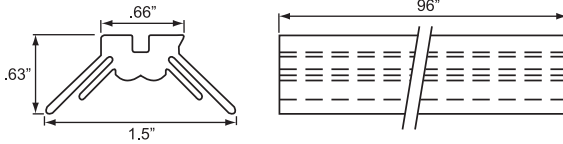

W-STYLE PARTS

W-Style Offset Bottom Seal

Rigid and flexible co-extruded dual durometer.

Product # H67W5735