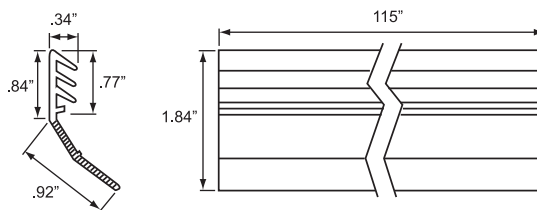

## W-Style Side Seal

Dual durometer side seal uses rigid PVC backing with flexible PVC door seal. Use only with right angle verticle track.

Product # H67W5423 115" Long