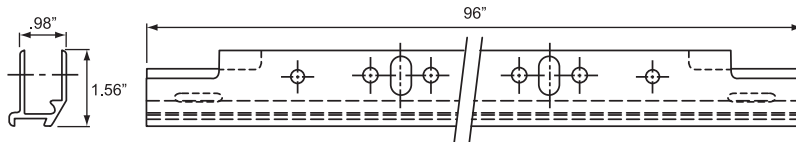

W-Style Offset Bottom Seal Retainer

Aluminum extruded.

Product # H67W8280