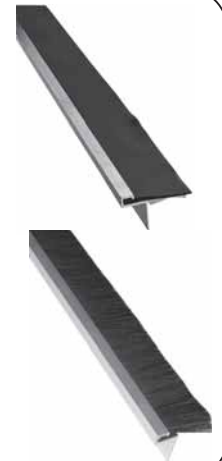

Head Seals & Retainer

Aluminum extruded retainer used with W-style rubber or brush style seals. Mounted to top door panel.

Product # H6769790X Extrusion Only; 96" OAL

Product # H6769718X Rubber Seal; 96" OAL

Product # H6769719X Brush Seal; 96" OAL