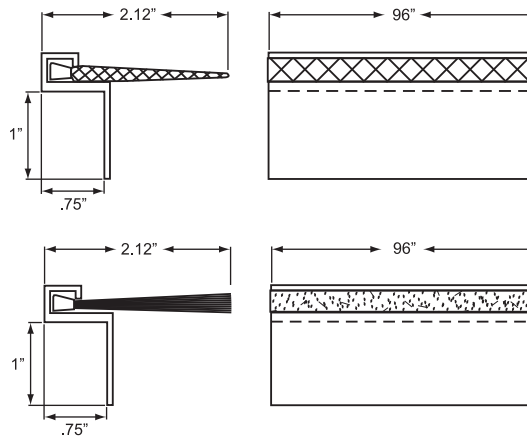

Head Seals & Retainer

Aluminum extruded retainer used with W-style rubber or brush style seals. Mounted to top door panel.

Product # H6769790X Extrusion Only; 96" OAL

Product # H6769718X Rubber Seal; 96" OAL

Product # H6769719X Brush Seal; 96" OAL