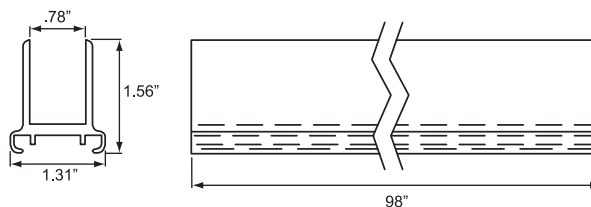

W-Style Bottom Seal Retainer

Aluminum extruded and 98" long.

Product # H67W1801