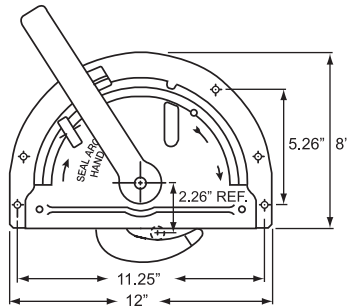

W-STYLE PARTS

W-Style ColdSaver or TempSaver Door Cam Lock

Black E-Coat finish.

Product # H67W7510BK

2" Style Vertical Track & Right Angle Assembly

Galvanized 14 gauge right angle integral mounting track, vertical track and operator bracket. Tongue and grooved for joint alignment, for 2" rollers.

Product # H67W2275196 Curbside Track, 96.5" OAL, For Doors 72-90" High

Product # H67W2275296 Roadside Track, 96.5" OAL, For Doors 72-90" High

Product # H67W22751106 Curbside Track, 106.5" OAL, For Doors 91-100" High

Product # H67W22752106 Roadside Track, 106.5" OAL, For Doors 91-100" High

Product # H67W22751120 Curbside Track, 120" OAL, For Doors 101-114" High

Product # H67W22752120 Roadside Track, 120" OAL, For Doors 101-114" High

Aluminum extruded and 98" long.

Product # H67W1801