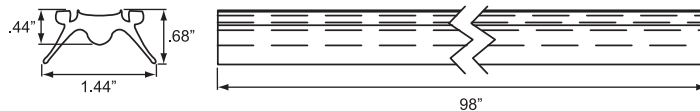

Product # H67W112120 Curbside Track, 120" OAL
For Doors Over 96" High

Product # H67W113120 Roadside Track, 120" OAL
For Doors Over 96" High

W-Style PVC Bottom Seal

98" long.

Product # H67W1676

W-Style Bottom Seal Retainer