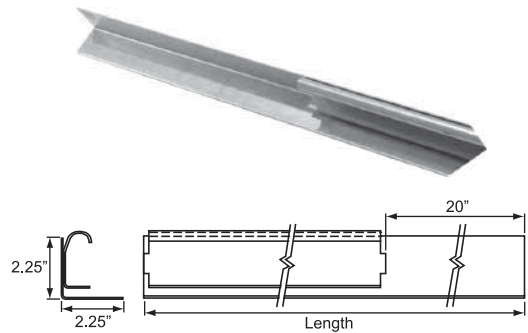

W-STYLE PARTS

W-Style ColdSaver or TempSaver Door Cam Lock

Black E-Coat finish.

Product # H67W7510BK

2" Style Vertical Track & Right Angle Assembly

Galvanized 14 gauge right angle integral mounting track, vertical track and operator bracket. Tongue and grooved for joint alignment, for 2" rollers.

Product # H67W2275196 Curbside Track, 96.5" OAL, For Doors 72-90" High

Product # H67W2275296 Roadside Track, 96.5" OAL, For Doors 72-90" High

Product # H67W22751106 Curbside Track, 106.5" OAL, For Doors 91-100" High

Product # H67W22752106 Roadside Track, 106.5" OAL, For Doors 91-100" High

Product # H67W22751120 Curbside Track, 120" OAL, For Doors 101-114" High

Product # H67W22752120 Roadside Track, 120" OAL, For Doors 101-114" High

Aluminum extruded and 98" long.

Product # H67W1801