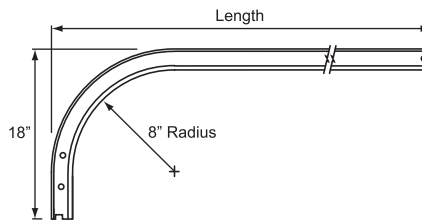

Product # H67W22752106 Roadside Track, 106.5" OAL, For Doors 91-100" High

Product # H67W22751120 Curbside Track, 120" OAL, For Doors 101-114" High

Product # H67W22752120 Roadside Track, 120" OAL, For Doors 101-114" High

8" Radius 2" Horizontal Tracks

Galvanized 14 gauge radius track. Tongue and grooved for joint alignment. For use with 2" rollers.

Product # H67W112107 Curbside Track, 107" OAL
For Doors Up To 96" High

Product # H67W113107 Roadside Track, 107" OAL
For Doors Up To 96" High

Product # H67W112120 Curbside Track, 120" OAL
For Doors Over 96" High

Product # H67W113120 Roadside Track, 120" OAL
For Doors Over 96" High

W-Style PVC Bottom Seal

98" long.

Product # H67W1676

W-Style Bottom Seal Retainer

Aluminum extruded and 98" long.

Product # H67W1801