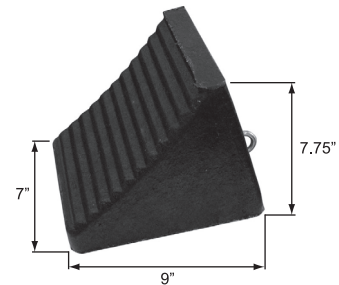

WHEEL CHOCKS

1047 Series Rubber Pyramid Wheel Chock

Features eyebolt and anti-slip base.

Product # R23X1047BK 8.75" L x 5.75" H x 7.75" W

1049 Series Small Contour Rubber Wheel Chock

Features 4" wide integral handle and anti-slip base.

Product # R23X1049BK 7.75" L x 4" H x 7.75" W

1048 Series Large Contour Rubber Wheel Chock

Features eyebolt and anti-slip base.

Product # R23X1048BK 9" L x 7.75" H x 7" W

6400 Series Yellow Plastic Wheel Chocks

Bright yellow UV stabilized plastic wheel chock with integral handle and anti-slip base. European design.

Product # R23640018 15" L x 8" H x 6" W

Product # R23640019 19" L x 10" H x 8" W