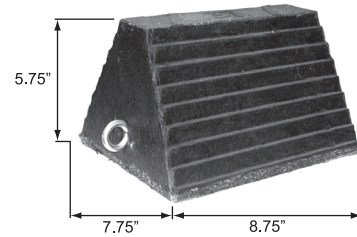

WHEEL CHOCKS

1047 Series Rubber Pyramid Wheel Chock

Features eyebolt and anti-slip base.

Product # R23X1047BK 8.75" L x 5.75" H x 7.75" W

1049 Series Small Contour Rubber Wheel Chock

Features 4" wide integral handle and anti-slip base.

Product # R23X1049BK 7.75" L x 4" H x 7.75" W

1048 Series Large Contour Rubber Wheel Chock

Features eyebolt and anti-slip base.

Product # R23X1048BK 9" L x 7.75" H x 7" W

6400 Series Yellow Plastic Wheel Chocks

Bright yellow UV stabilized plastic wheel chock with integral handle and anti-slip base. European design.

Product # R23640018 15" L x 8" H x 6" W

Product # R23640019 19" L x 10" H x 8" W