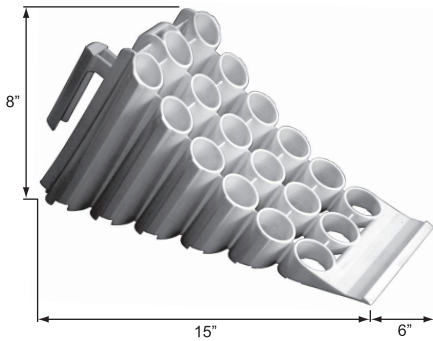

WHEEL CHOCKS

1047 Series Rubber Pyramid Wheel Chock

Features eyebolt and anti-slip base.

Product # R23X1047BK 8.75" L x 5.75" H x 7.75" W

1049 Series Small Contour Rubber Wheel Chock

Features 4" wide integral handle and anti-slip base.

Product # R23X1049BK 7.75" L x 4" H x 7.75" W

1048 Series Large Contour Rubber Wheel Chock

Features eyebolt and anti-slip base.

Product # R23X1048BK 9" L x 7.75" H x 7" W

6400 Series Yellow Plastic Wheel Chocks

Bright yellow UV stabilized plastic wheel chock with integral handle and anti-slip base. European design.

Product # R23640018 15" L x 8" H x 6" W

Product # R23640019 19" L x 10" H x 8" W