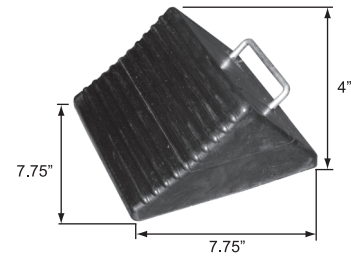

WHEEL CHOCKS

1047 Series Rubber Pyramid Wheel Chock

Features eyebolt and anti-slip base.

Product # R23X1047BK 8.75" L x 5.75" H x 7.75" W

1049 Series Small Contour Rubber Wheel Chock

Features 4" wide integral handle and anti-slip base.

Product # R23X1049BK 7.75" L x 4" H x 7.75" W

1048 Series Large Contour Rubber Wheel Chock

Features eyebolt and anti-slip base.

Product # R23X1048BK 9" L x 7.75" H x 7" W

6400 Series Yellow Plastic Wheel Chocks

Bright yellow UV stabilized plastic wheel chock with integral handle and anti-slip base. European design.

Product # R23640018 15" L x 8" H x 6" W

Product # R23640019 19" L x 10" H x 8" W