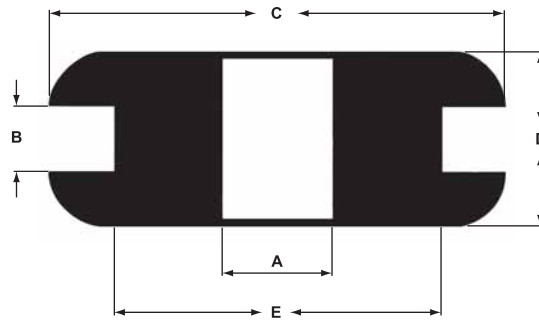

RUBBER GROMMETS

Black Rubber Grommets SBR 60 Durometer

**** Other Sizes & Styles Available
Upon Request. Minimum Order
Quantities May Apply. ****

Product #	Description #	"A" Bore Diameter	"B" Groove Width	"C" Outside Dia.	"D" Overall Thickness	"E" Panel Hole Dia.
R23012502	012502	1/8"	1/16"	11/32"	3/16"	1/4"
R23X2286BK	2286	3/16"	1/16"	7/16"	3/16"	5/16"
R23X2852BK	2852	3/16"	1/8"	7/16"	1/4"	5/16"
R23018808	018808	3/16"	3/16"	7/16"	5/16"	5/16"
R23025006	025006	1/4"	1/8"	5/8"	1/4"	7/16"
R23025005	025005	1/4"	1/8"	1/2"	9/32"	3/8"
R23XX505BK	505	5/16"	1/16"	5/8"	9/32"	7/16"
R23031302	031302	5/16"	1/16"	13/16"	5/16"	9/16"
R23031305	031305	5/16"	1/8"	13/16"	3/8"	9/16"
R23RB226	RB226	5/16"	1/4"	1"	1/2"	3/4"
R23037502	037502	3/8"	1/16"	11/16"	9/32"	1/2"
R23RB228	RB228	3/8"	1/8"	7/8"	3/8"	5/8"
R23X3750BK	3750	3/8"	1/4"	3/4"	1/2"	1/2"
R2337508	37508	3/8"	1/4"	7/8"	1/2"	5/8"
R23043706	043706	7/16"	1/4"	15/16"	1/2"	11/16"
R23X2341BK	2341	1/2"	3/32"	31/32"	9/32"	3/4"
R23RB244	RB244	5/8"	1/8"	1-1/8"	3/8"	7/8"
R23X2764BK	2764	5/8"	3/16"	1-1/8"	7/16"	7/8"
R23062505	062505	5/8"	1/4"	1-1/8"	1/2"	7/8"
R23RB242	RB242	9/16"	1/4"	1-1/16"	1/2"	13/16"
R23068751	068751	11/16"	3/16"	1-5/16"	1/2"	1"
R23068704	068704	11/16"	1/4"	1-5/16"	9/16"	1"
R23RB248	RB248	3/4"	1/8"	1-3/8"	7/16"	1-1/16"
R23075006	075006	3/4"	1/4"	1-3/8"	9/16"	1-1/16"
R23RB253	RB253	7/8"	3/16"	1-5/8"	9/16"	1-1/4"
R23RB254	RB254	7/8"	1/4"	1-5/8"	5/8"	1-1/4"
R23X2772BK	2772	1"	3/16"	1-3/4"	9/16"	1-3/8"
R23RB256	2872	1"	1/8"	1-3/4"	1/2"	1-3/8"
R23X2572BK	2572	1"	1/4"	1-3/4"	5/8"	1-3/8"
R23012501	012501	1-1/4"	3/32"	1-7/8"	3/8"	1-1/2"
R23X2278BK	2278	1-1/2"	1/16"	2-1/8"	7/16"	1-3/4"
R23RB264	RB264	1-1/2"	1/8"	2-1/8"	1/2"	1-3/4"
R23RB265	RB265	1-1/2"	3/16"	2-1/8"	9/16"	1-3/4"
R23150005	1500-05	1-1/2"	1/4"	2-1/8"	5/8"	1-3/4"

**** If You Require Nylon Panel Bushings Rather Than Rubber Grommets, Check Out Our Panel Bushings Page Located In Our Electrical Supplies Section ****