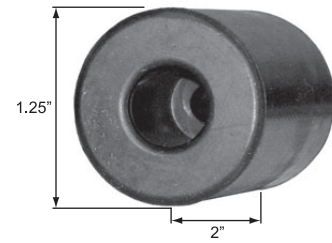

RUBBER DOOR BUMPERS

260 Series Rubber Door Bumper

1.25" overall diameter x 2" high. Features 1" deep recess with .5" bore and .25" diameter mounting hole with steel washer.

Product # R23XX260BK

6106 Series Dome Door Bumper

1" overall diameter x .8125" high. Features .4375" deep recess with .25" bore and .125" diameter mounting hole with steel washer.

Product # R23X6106BK

6110 Series Small Door Bumper

1.5" overall diameter x .625" high. Features .3438" deep recess with .5" bore and .1875" diameter mounting hole with steel washer.

Product # R23X6110BK

6112 Series Small Door Bumper

.9375" overall diameter x .375" high. Features .2188" deep recess with .375" bore and .1875" diameter mounting hole.

Product # R23X6112BK

6130 Series Large Door Stop Bumper

2.5" overall diameter x 1" high. Features .5" deep recess with 1.125" bore and .375" diameter mounting hole.

Product # R23X6130BK