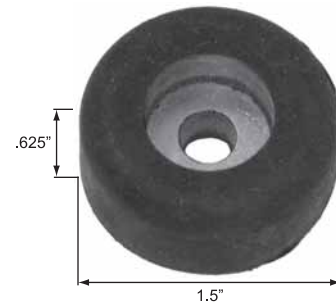

RUBBER DOOR BUMPERS

260 Series Rubber Door Bumper

1.25" overall diameter x 2" high. Features 1" deep recess with .5" bore and .25" diameter mounting hole with steel washer.

Product # R23XX260BK

6106 Series Dome Door Bumper

1" overall diameter x .8125" high. Features .4375" deep recess with .25" bore and .125" diameter mounting hole with steel washer.

Product # R23X6106BK

6110 Series Small Door Bumper

1.5" overall diameter x .625" high. Features .3438" deep recess with .5" bore and .1875" diameter mounting hole with steel washer.

Product # R23X6110BK

6112 Series Small Door Bumper

.9375" overall diameter x .375" high. Features .2188" deep recess with .375" bore and .1875" diameter mounting hole.

Product # R23X6112BK

6130 Series Large Door Stop Bumper

2.5" overall diameter x 1" high. Features .5" deep recess with 1.125" bore and .375" diameter mounting hole.

Product # R23X6130BK