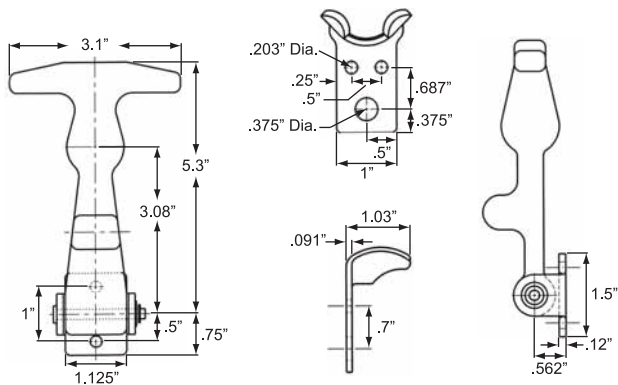

## Small Rubber "T" Catch

Small 2.75" nominal flexible black rubber catch body with either zinc plated steel or stainless hardware.

**Product # H651901RBK** Zinc Plated Hardware  
**Product # H651901RSS** Stainless Steel Hardware

## Medium Rubber "T" Catch

Medium 4" nominal flexible black rubber catch body with zinc plated steel hardware.

**Product # H651930RBK**

## Large Rubber "T" Catch

Large 5" nominal flexible black rubber catch body with either zinc plated steel or stainless hardware.

**Product # H651900RBK** Zinc Plated Hardware  
**Product # H651900RSS** Stainless Steel Hardware

## Jumbo Rubber "T" Catch

Extra large 8" nominal flexible black rubber catch body with zinc plated steel hardware.

**Product # H651980RBK**