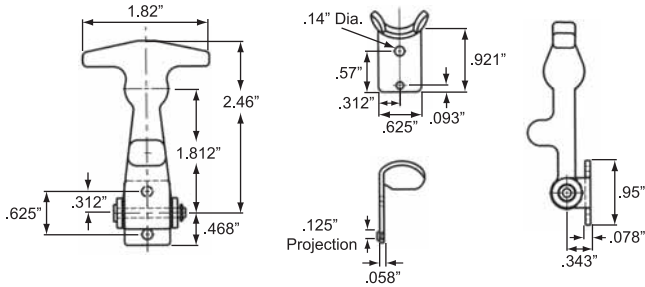

## Small Rubber "T" Catch

Small 2.75" nominal flexible black rubber catch body with either zinc plated steel or stainless hardware.

**Product # H651901RBK** Zinc Plated Hardware  
**Product # H651901RSS** Stainless Steel Hardware

## Medium Rubber "T" Catch

Medium 4" nominal flexible black rubber catch body with zinc plated steel hardware.

**Product # H651930RBK**

## Large Rubber "T" Catch

Large 5" nominal flexible black rubber catch body with either zinc plated steel or stainless hardware.

**Product # H651900RBK** Zinc Plated Hardware  
**Product # H651900RSS** Stainless Steel Hardware

## Jumbo Rubber "T" Catch

Extra large 8" nominal flexible black rubber catch body with zinc plated steel hardware.

**Product # H651980RBK**