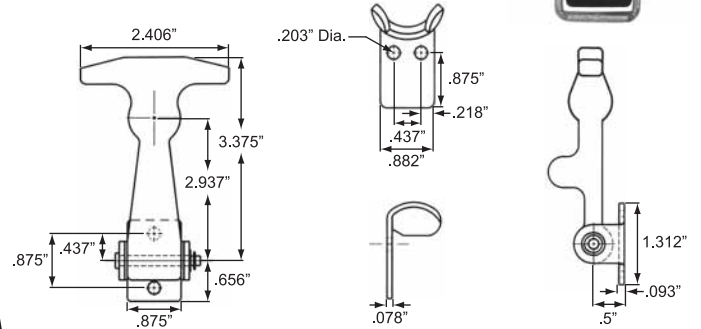

## Small Rubber "T" Catch

Small 2.75" nominal flexible black rubber catch body with either zinc plated steel or stainless hardware.

**Product # H651901RBK** Zinc Plated Hardware  
**Product # H651901RSS** Stainless Steel Hardware

## Medium Rubber "T" Catch

Medium 4" nominal flexible black rubber catch body with zinc plated steel hardware.

**Product # H651930RBK**

## Large Rubber "T" Catch

Large 5" nominal flexible black rubber catch body with either zinc plated steel or stainless hardware.

**Product # H651900RBK** Zinc Plated Hardware  
**Product # H651900RSS** Stainless Steel Hardware

## Jumbo Rubber "T" Catch

Extra large 8" nominal flexible black rubber catch body with zinc plated steel hardware.

**Product # H651980RBK**